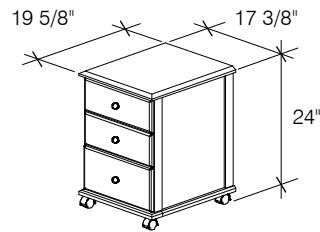

Ginger Twin Loft Bunk Bed

Clove Mobile Drawer Unit

Student Chair

Assembled Product Dimensions *

Head & Footboards - Box 1 of 5 (LBH-GIN-TWN)

	H	W	L	m3
mm	120	700	1195	0.1 m3
inches	4.7	27.6	47	3.54 cu.ft.

	Net	Gross
Kg	23	26
lbs	50.6	57.2

Ladder & Rails - Box 2 of 5 (LBR-GIN-TWN)

	H	W	L	m3
mm	200	670	2030	0.272 m3
inches	7.9	26.4	79.9	9.61 cu.ft.

	Net	Gross
Kg	35	40
lbs	77.0	88.0

Posts - Box 3 of 5 (LBP-GIN-TWN/FUL)

	H	W	L	m3
mm	75	265	2040	0.041 m3
inches	3	10.4	80.3	1.43 cu.ft.

	Net	Gross
Kg	18	20
lbs	39.6	44.0

Slats - Box 4 of 5 (LBS-TWN)

	H	W	L	m3
mm	135	295	1035	0.041 m3
inches	5.3	11.6	40.7	1.46 cu.ft.

	Net	Gross
Kg	11	13
lbs	24.2	28.6

Curvy Desk (Optional) - Box 5 of 5 (LBD-GIN-CUR-TWN)

	H	W	L	m3
mm	60	830	1055	0.053 m3
inches	2.4	32.7	41.5	1.86 cu.ft.

	Net	Gross
Kg	11	13
lbs	24.2	28.6

Straight Desk (Optional) - Box 5 of 5 (LBD-GIN-STR-TWN/FUL)

	H	W	L	m3
mm	80	685	2065	0.113 m3
inches	3.1	27	81.3	4.00 cu.ft.