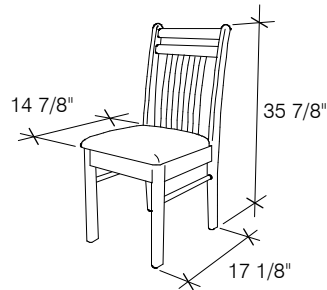

Ginger Twin Loft Bunk Bed

Clove Mobile Drawer Unit

Student Chair

Assembled Product Dimensions *

Head & Footboards - Box 1 of 5 (LBH-GIN-TWN)

	H	W	L	m3
mm	120	700	1195	0.1 m3
inches	4.7	27.6	47	3.54 cu.ft.

	Net	Gross
Kg	23	26
lbs	50.6	57.2

Ladder & Rails - Box 2 of 5 (LBR-GIN-TWN)

	H	W	L	m3
mm	200	670	2030	0.272 m3
inches	7.9	26.4	79.9	9.61 cu.ft.

	Net	Gross
Kg	35	40
lbs	77.0	88.0

Posts - Box 3 of 5 (LBP-GIN-TWN/FUL)

	H	W	L	m3
mm	75	265	2040	0.041 m3
inches	3	10.4	80.3	1.43 cu.ft.

	Net	Gross
Kg	18	20
lbs	39.6	44.0

Slats - Box 4 of 5 (LBS-TWN)

	H	W	L	m3
mm	135	295	1035	0.041 m3
inches	5.3	11.6	40.7	1.46 cu.ft.

	Net	Gross
Kg	11	13
lbs	24.2	28.6

Curvy Desk (Optional) - Box 5 of 5 (LBD-GIN-CUR-TWN)

	H	W	L	m3
mm	60	830	1055	0.053 m3
inches	2.4	32.7	41.5	1.86 cu.ft.

	Net	Gross
Kg	11	13
lbs	24.2	28.6

Straight Desk (Optional) - Box 5 of 5 (LBD-GIN-STR-TWN/FUL)

	H	W	L	m3
mm	80	685	2065	0.113 m3
inches	3.1	27	81.3	4.00 cu.ft.