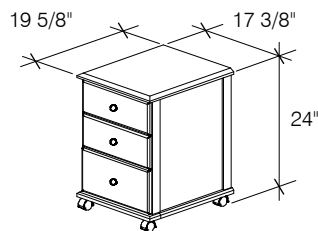

Ginger Full Loft Bunk Bed

Clove Mobile Drawer Unit

Student Chair

Assembled Product Dimensions *

Head & Footboards - Box 1 of 5 (LBH-GIN-FUL)

	H	W	L	m3
mm	160	695	1615	0.18 m3
inches	6.3	27.4	63.6	6.34 cu.ft.

	Net	Gross
Kg	31	35
lbs	68.2	77.0

Ladder & Rails - Box 2 of 5 (LBR-GIN-FUL)

	H	W	L	m3
mm	200	670	2030	0.272 m3
inches	7.9	26.4	79.9	9.61 cu.ft.

	Net	Gross
Kg	37	42
lbs	81.4	92.4

Posts - Box 3 of 5 (LBP-GIN-TWN/FUL)

	H	W	L	m3
mm	75	265	2040	0.041 m3
inches	3	10.4	80.3	1.43 cu.ft.

	Net	Gross
Kg	18	20
lbs	39.6	44.0

Slats - Box 4 of 5 (LBS-FUL)

	H	W	L	m3
mm	135	285	1450	0.056 m3
inches	5.3	11.2	57.1	1.97 cu.ft.

	Net	Gross
Kg	14	17
lbs	30.8	37.4

Curvy Desk (Optional) - Box 5 of 5 (LBD-GIN-CUR-FUL)

	H	W	L	m3
mm	60	830	1465	0.073 m3
inches	2.4	32.7	57.7	2.58 cu.ft.

	Net	Gross
Kg	16	19
lbs	35.2	41.8

Straight Desk (Optional) - Box 5 of 5 (LBD-GIN-STR-TWN/FUL)