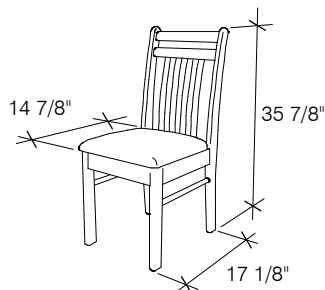

Ginger Full Loft Bunk Bed

Clove Mobile Drawer Unit

Student Chair

Assembled Product Dimensions *

Head & Footboards - Box 1 of 5 (LBH-GIN-FUL)

	H	W	L	m3
mm	160	695	1615	0.18 m3
inches	6.3	27.4	63.6	6.34 cu.ft.

	Net	Gross
Kg	31	35
lbs	68.2	77.0

Ladder & Rails - Box 2 of 5 (LBR-GIN-FUL)

	H	W	L	m3
mm	200	670	2030	0.272 m3
inches	7.9	26.4	79.9	9.61 cu.ft.

	Net	Gross
Kg	37	42
lbs	81.4	92.4

Posts - Box 3 of 5 (LBP-GIN-TWN/FUL)

	H	W	L	m3
mm	75	265	2040	0.041 m3
inches	3	10.4	80.3	1.43 cu.ft.

	Net	Gross
Kg	18	20
lbs	39.6	44.0

Slats - Box 4 of 5 (LBS-FUL)

	H	W	L	m3
mm	135	285	1450	0.056 m3
inches	5.3	11.2	57.1	1.97 cu.ft.

	Net	Gross
Kg	14	17
lbs	30.8	37.4

Curvy Desk (Optional) - Box 5 of 5 (LBD-GIN-CUR-FUL)

	H	W	L	m3
mm	60	830	1465	0.073 m3
inches	2.4	32.7	57.7	2.58 cu.ft.

	Net	Gross
Kg	16	19
lbs	35.2	41.8

Straight Desk (Optional) - Box 5 of 5 (LBD-GIN-STR-TWN/FUL)