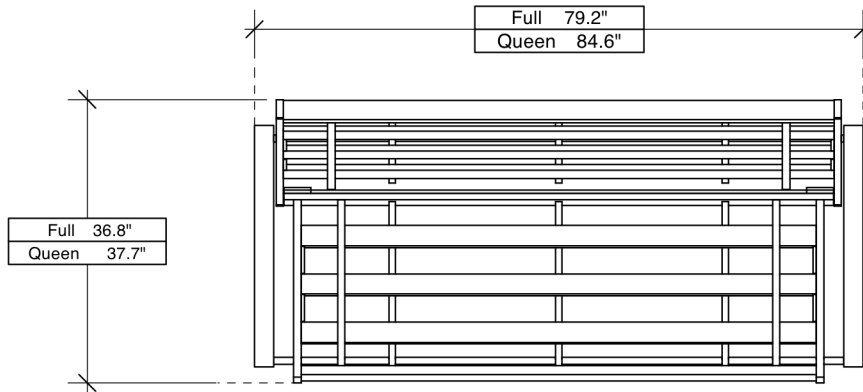

SEATING POSITION

BED POSITION

SEATING POSITION - Top View

**Albany (Arms and Body in one Box)**

	Box H	Box W	Box L	Cubes	Net Wt.	Gr. Wt.
Full	95mm	600mm	2000mm	0.114m3	33.0Kg	36.0Kg
LABY-FUL-	3.7in.	23.6in.	78.7in.	4.03cuft	72.8lb	79.4lb
Queen	100mm	610mm	2140mm	0.131m3	37.0Kg	40.0Kg
LABY-QEN-	3.9in.	24.0in.	84.3in.	4.61cuft	81.6lb	88.2lb

**Assembled Product and Carton Dimensions\***

*\*Please Note The Above Weights and Measures may be subject to change without notice.*