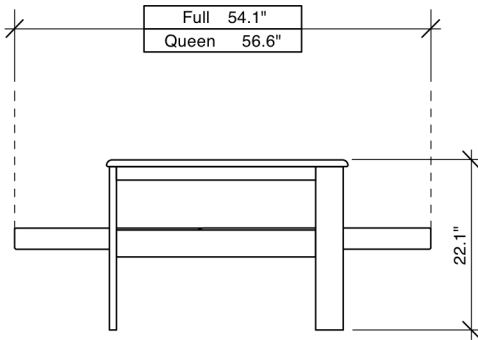

SEATING POSITION

BED POSITION

SEATING POSITION - Top View

**Albany (Arms and Body in one Box)**

	Box H	Box W	Box L	Cubes	Net Wt.	Gr. Wt.
Full	95mm	600mm	2000mm	0.114m3	33.0Kg	36.0Kg
LABY-FUL-	3.7in.	23.6in.	78.7in.	4.03cuft	72.8lb	79.4lb
Queen	100mm	610mm	2140mm	0.131m3	37.0Kg	40.0Kg
LABY-QEN-	3.9in.	24.0in.	84.3in.	4.61cuft	81.6lb	88.2lb

**Assembled Product and Carton Dimensions\***

*\*Please Note The Above Weights and Measures may be subject to change without notice.*