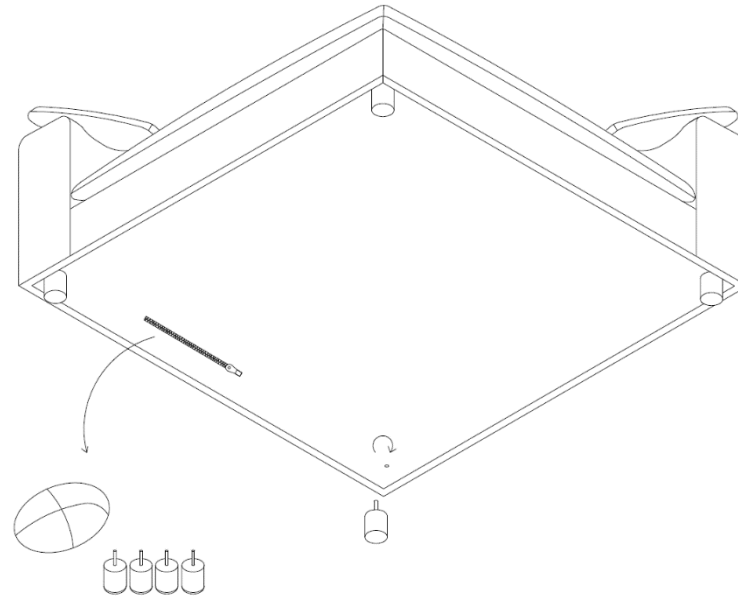

PARTS AND HARDWARE.

No.	Description	Image	Qty
A	Body		1
B	Wood Legs		4
C	U Clip		2

NOTES.

Thank you for purchasing this quality product! Be sure to check all packing material carefully for small part that may have come loose inside the carton during shipping.

CAUTION: The item is heavy, assembly should be performed by two people.

STEP 1.