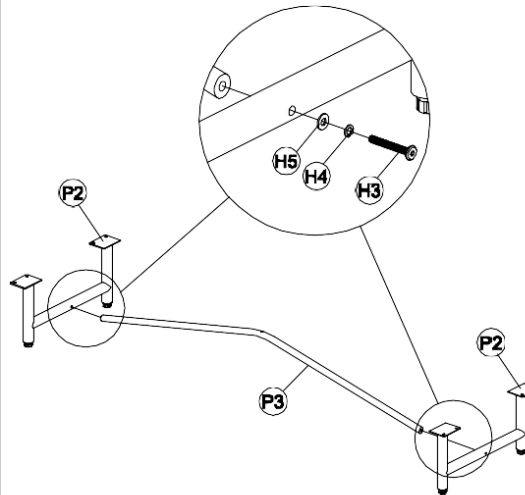

PARTS AND HARDWARE

PARTS LIST

No.	DESCRIPTION	IMAGE	QTY
P1	BODY		1
P2	LEGS		2
P3	METAL CONNECTOR		1

HARDWARE LIST

No.	DESCRIPTION	IMAGE	QTY
H1	M6x20 BOLT		8
H2	M6x35 BOLT		1
H3	M6x50 BOLT		2
H4	SPRING WASHER Ø6x10		11
H5	FLAT WASHER Ø6x14		11
H6	M4 ALLEN KEY		1
H7	ANTI TIP KIT		2 SET
H8	SCREW DRIVER		NOT PROVIDE

NOTES.

Thank you for purchasing this quality product! Be sure to check all packing material carefully for small part that may have come loose inside the carton during shipping.

CAUTION: The item is heavy, assembly should be performed by two people.

STEP 1.