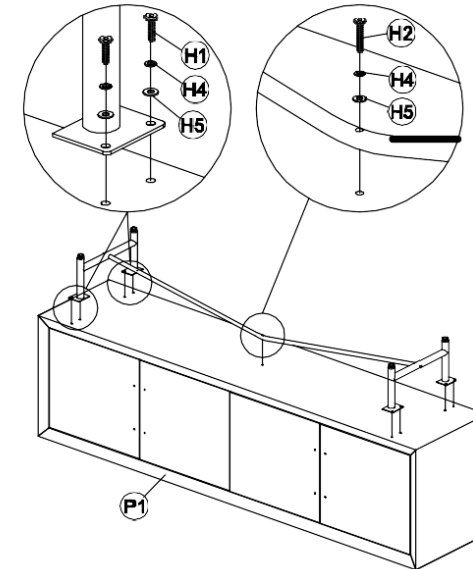

PARTS AND HARDWARE

PARTS LIST

No.	DESCRIPTION	IMAGE	QTY
P1	BODY		1
P2	LEGS		2
P3	METAL CONNECTOR		1

HARDWARE LIST

No.	DESCRIPTION	IMAGE	QTY
H1	M6x20 BOLT		8
H2	M6x35 BOLT		1
H3	M6x50 BOLT		2
H4	SPRING WASHER Ø6x10		11
H5	FLAT WASHER Ø6x14		11
H6	M4 ALLEN KEY		1
H7	ANTI TIP KIT		2 SET
H8	SCREW DRIVER		NOT PROVIDE

NOTES.

Thank you for purchasing this quality product! Be sure to check all packing material carefully for small part that may have come loose inside the carton during shipping.

CAUTION: The item is heavy, assembly should be performed by two people.

STEP 1.

PLS, DON'T TIGHTEN BOLTS UNTIL LAST STEP

STEP 2.

STEP 3.

STEP 4.