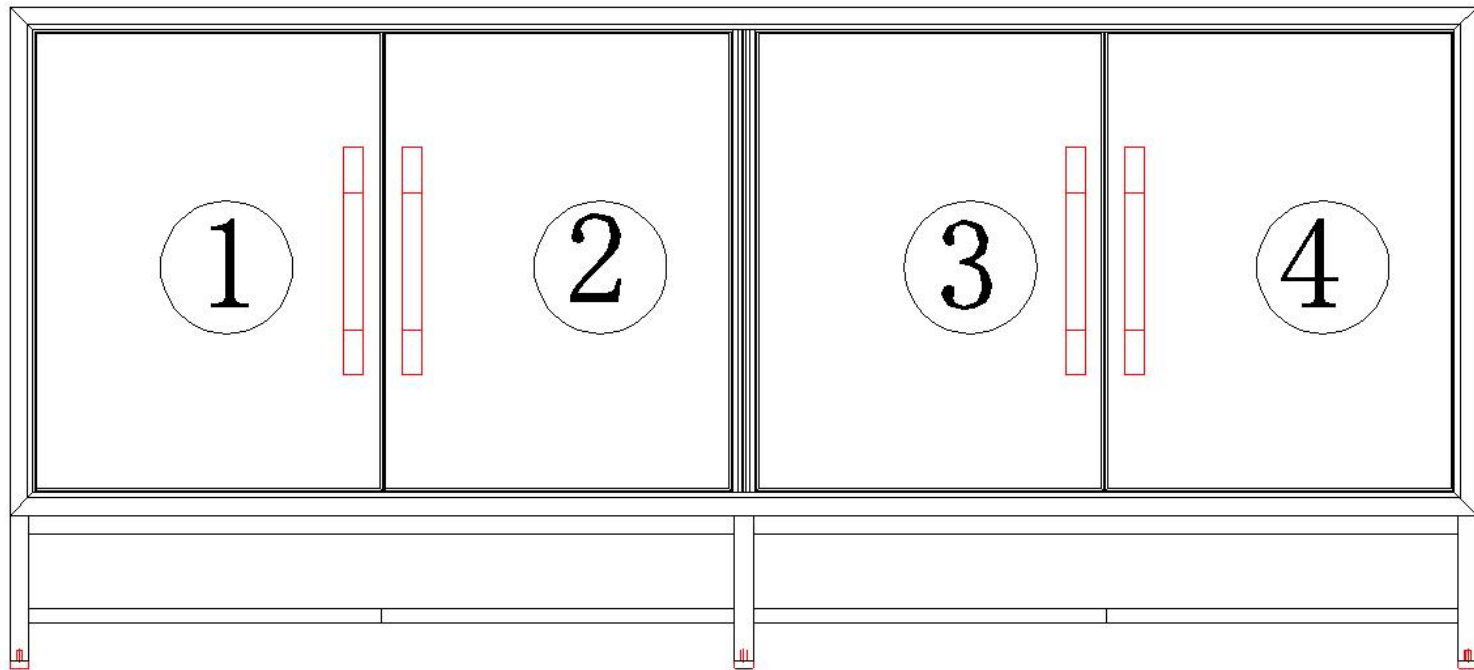

MOE'S

home collection

ASSEMBLY INSTRUCTIONS.

MAKO SIDEBOARD

VL-1048-15

THANK YOU FOR YOUR PURCHASE!

PARTS AND HARDWARE.

NO.	DESCRIPTION	IMAGE	Q'TY
①	BODY		1
②	HANDLE		4
③	SCREW		8
④	ADJUSTABLE FEET		4

NOTES.

Thank you for purchasing this quality product! Be sure to check all packing material carefully for small part that may have come loose inside the carton during shipping.

Caution: The item is heavy, assembly should be performed by two people.