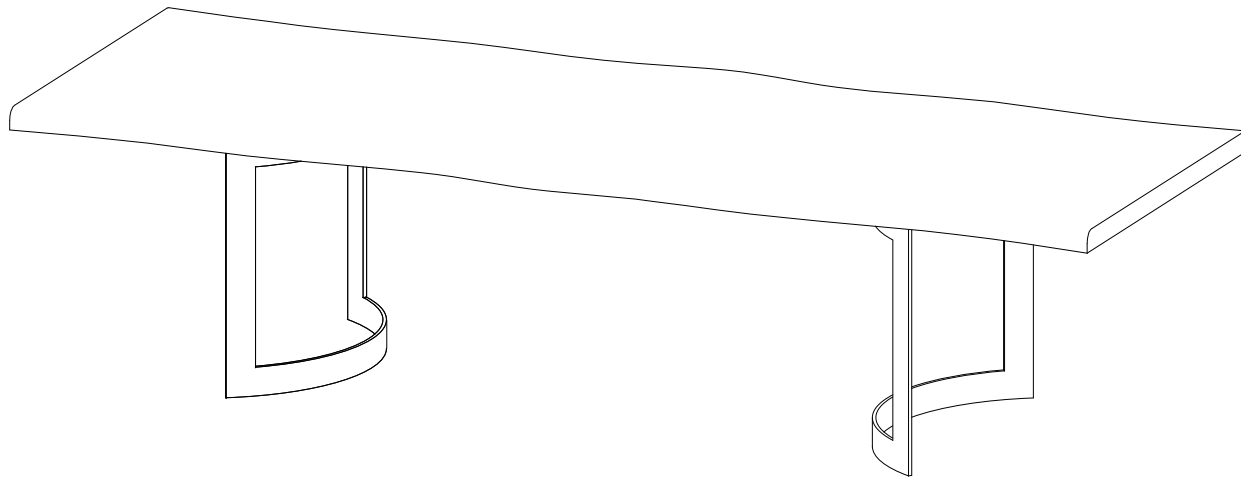

MOE'S

h o m e c o l l e c t i o n

ASSEMBLY INSTRUCTIONS.

BENT DINING TABLE EXTRA SMALL WEATHERED GREY

VE-1036-29

THANK YOU FOR YOUR PURCHASE!

PARTS AND HARDWARE.

PARTS LIST

NO.	DESCRIPTION	IMAGE	QTY
P1	TABLE TOP		1
P2	METAL BASE		2

HARDWARES LIST

NO.	DESCRIPTION	IMAGE	QTY
H1	ALLEN BOLT		6
H2	SPANNER		1
H3	WASHER		6

NOTES.

Thank you for purchasing this quality product! Be sure to check all packing material carefully for small part that may have come loose inside the carton during shipping.