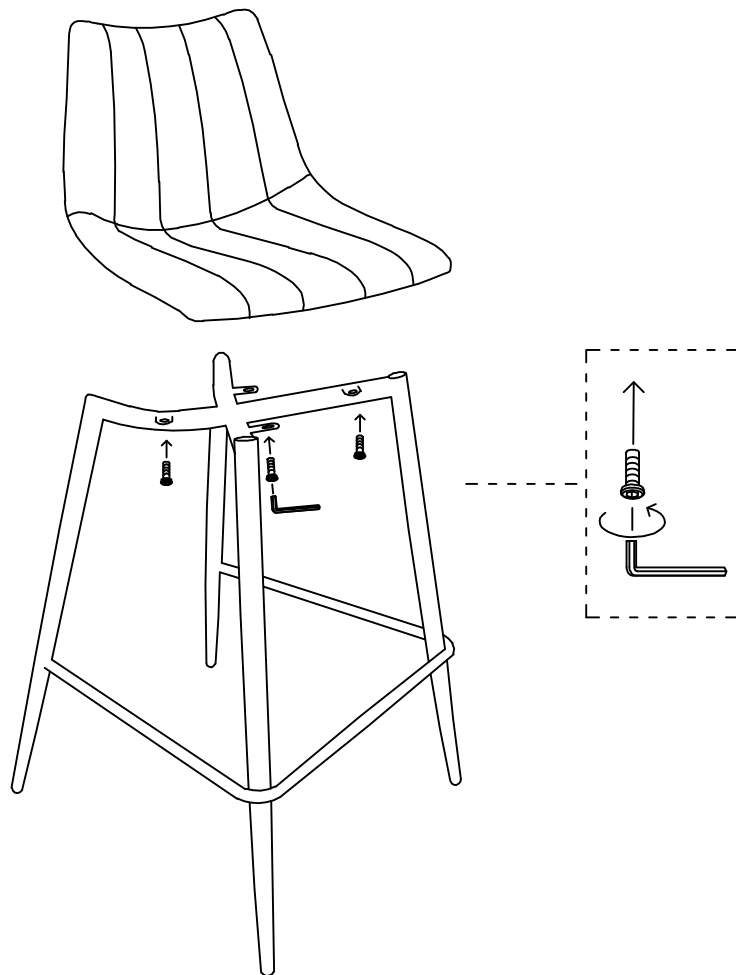

ITEM:
UU-1003-02

① SEAT

② FOOTREST

③ SCREW

6*16MM=4

④ WRENCH

M6=1

Assembly Instruction