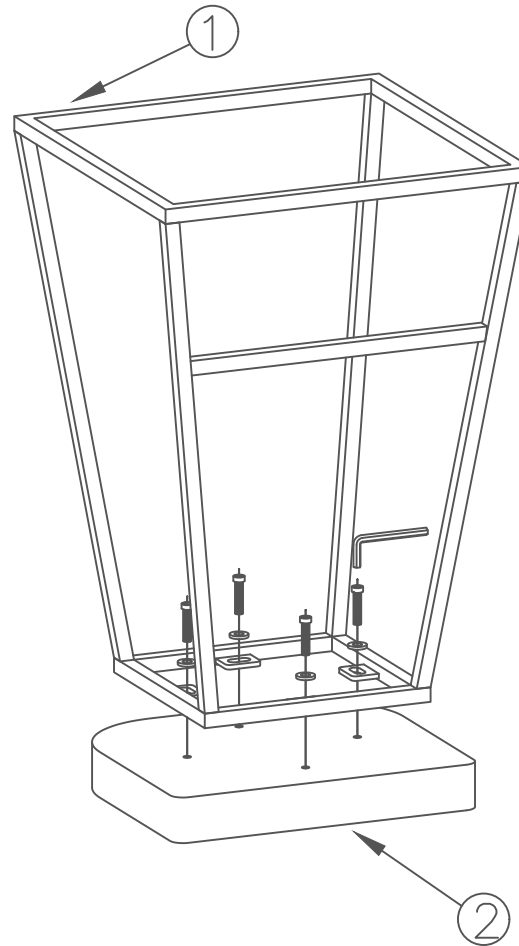

PARTS AND HARDWARE.

PART LIST

NO.	DESCRIPTION	IMAGE	QTY
1.	WOODEN SEAT		01
2.	METAL FRAME		01

HARDWARE LIST

NO.	DESCRIPTION	IMAGE	QTY
5.	Allen bolt—M8—25MM		04
6.	Washer		04
7.	Allen key—6MM		01

NOTES.

Thank you for purchasing this quality Product! Be sure to check all packing material carefully for small part that may have come loose inside the carton during shipping.

CAUTION: The item is heavy, assembly should be performed by two people.

STEP 1.