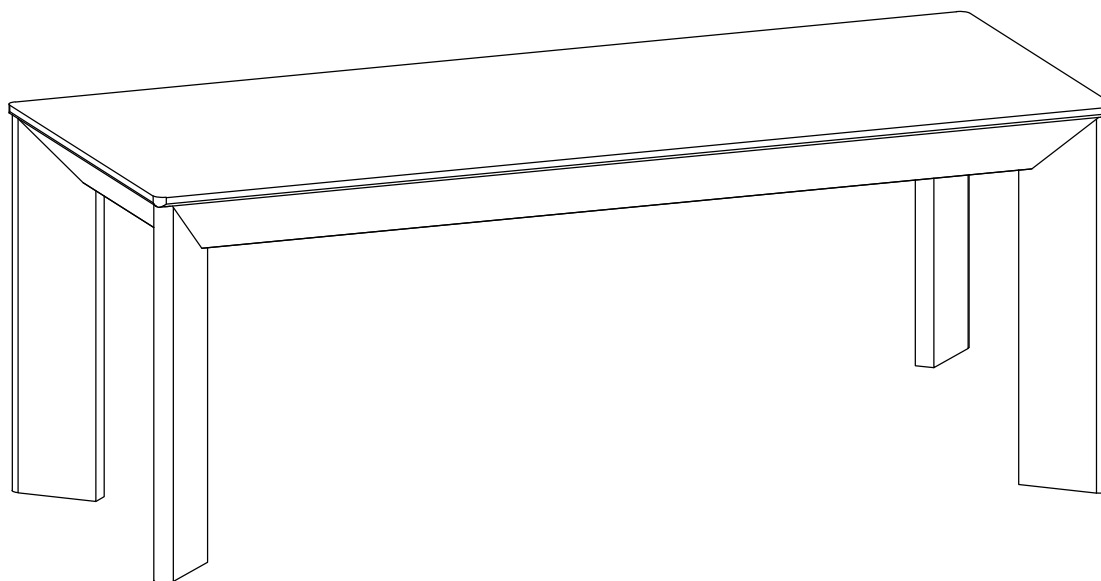

MOE'S

home collection

ASSEMBLY INSTRUCTIONS.

ANGLE OAK DINING BENCH SMALL

RP-1028-24

THANK YOU FOR YOUR PURCHASE!

PARTS AND HARDWARE.

PART LIST

NO.	DESCRIPTION	IMAGE	QTY
P1.	Top		1
P2.	Leg		4

HARDWARE LIST

NO.	DESCRIPTION	IMAGE	QTY
H1.	Allen bolt -M8-60MM		8
H2.	Washer		8
H3.	Allen key-6MM		1

NOTES.

Thank you for purchasing this quality Product! Be sure to check all packing material carefully for small part that may have come loose inside the carton during shipping.