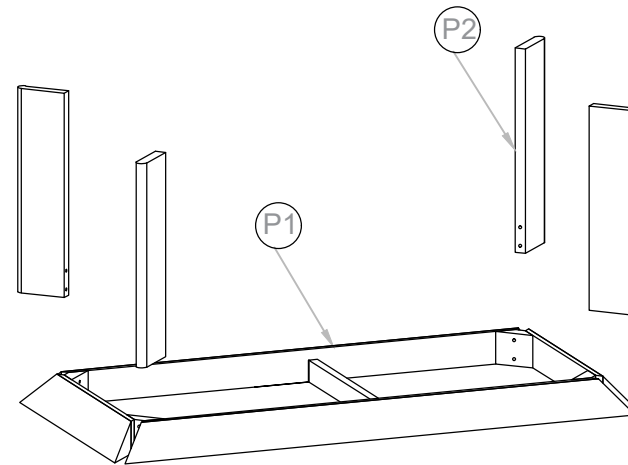

PARTS AND HARDWARE.

PART LIST

NO.	DESCRIPTION	IMAGE	QTY
P1.	Top		1
P2.	Leg		4

HARDWARE LIST

NO.	DESCRIPTION	IMAGE	QTY
H1.	Allen bolt -M8-60MM		8
H2.	Washer		8
H3.	Allen key-6MM		1

NOTES.

Thank you for purchasing this quality Product! Be sure to check all packing material carefully for small part that may have come loose inside the carton during shipping.

CAUTION: The item is heavy, assembly should be performed by four people.

STEP 1.