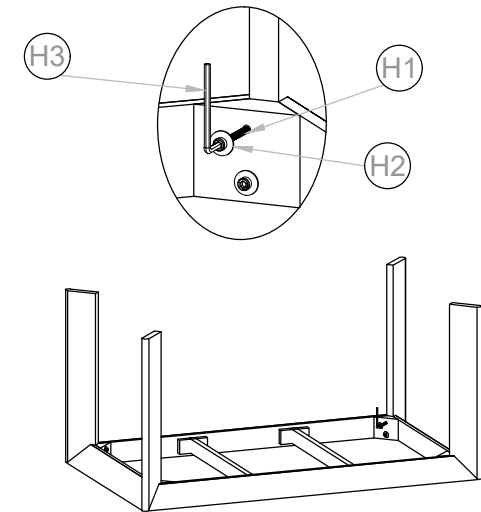

PARTS AND HARDWARE.

PART LIST

NO.	DESCRIPTION	IMAGE	QTY
P1.	Marble Top		1
P2.	Top Frame		2
P3.	Leg		4

HARDWARE LIST

NO.	DESCRIPTION	IMAGE	QTY
H1.	Allen bolt -M8-60MM		8
H2.	Washer		8
H3.	Allen key-6MM		1

NOTES.

Thank you for purchasing this quality Product! Be sure to check all packing material carefully for small part that may have come loose inside the carton during shipping.

CAUTION: The item is heavy, assembly should be performed by four people.

STEP 1.

STEP 2.

STEP 3.

STEP 4.