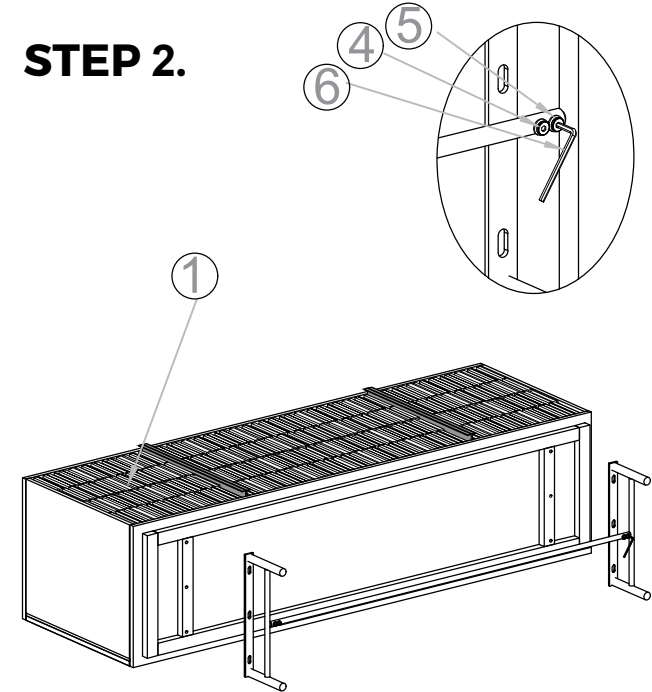

PARTS AND HARDWARE.

PART LIST

NO.	DESCRIPTION	IMAGE	QTY
1.	Structure		1
2.	Leg		2
3.	Rod		1

HARDWARE LIST

NO.	DESCRIPTION	IMAGE	QTY
4.	Allen bolt -M6-16MM		10
5.	Washer		10
6.	Allen key-4MM		1

NOTES.

Thank you for purchasing this quality product! Be sure to check all packing material carefully for small part that may have come loose inside the carton during shipping.

CAUTION : The item is heavy, assembly should be performed by

STEP 1.

STEP 2.

STEP 3.

STEP 4.