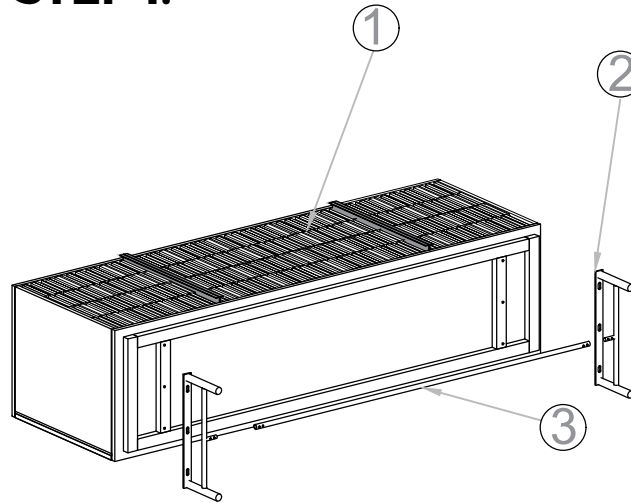

PARTS AND HARDWARE.

PART LIST

NO.	DESCRIPTION	IMAGE	QTY
1.	Structure		1
2.	Leg		2
3.	Rod		1

HARDWARE LIST

NO.	DESCRIPTION	IMAGE	QTY
4.	Allen bolt -M6-16MM		10
5.	Washer		10
6.	Allen key-4MM		1

NOTES.

Thank you for purchasing this quality product! Be sure to check all packing material carefully for small part that may have come loose inside the carton during shipping.

CAUTION : The item is heavy, assembly should be performed by

STEP 1.