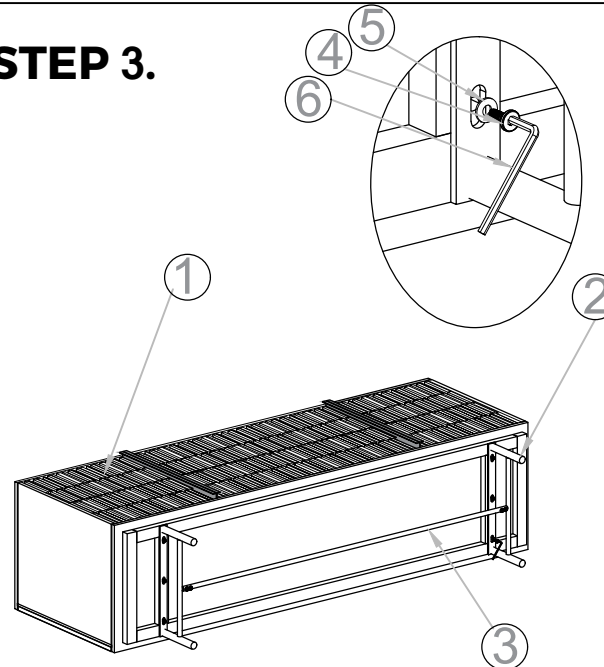

MOE'S

home collection

ASSEMBLY INSTRUCTIONS.

JACKSON SIDEBOARD

RP-1004-02

THANK YOU FOR YOUR PURCHASE!

PARTS AND HARDWARE.

PART LIST

NO.	DESCRIPTION	IMAGE	QTY
1.	Structure		1
2.	Leg		2
3.	Rod		1

HARDWARE LIST

NO.	DESCRIPTION	IMAGE	QTY
4.	Allen bolt -M6-16MM		10
5.	Washer		10
6.	Allen key-4MM		1

NOTES.

Thank you for purchasing this quality product! Be sure to check all packing material carefully for small part that may have come loose inside the carton during shipping.

CAUTION : The item is heavy, assembly should be performed by

STEP 1.

STEP 2.

STEP 3.

STEP 4.