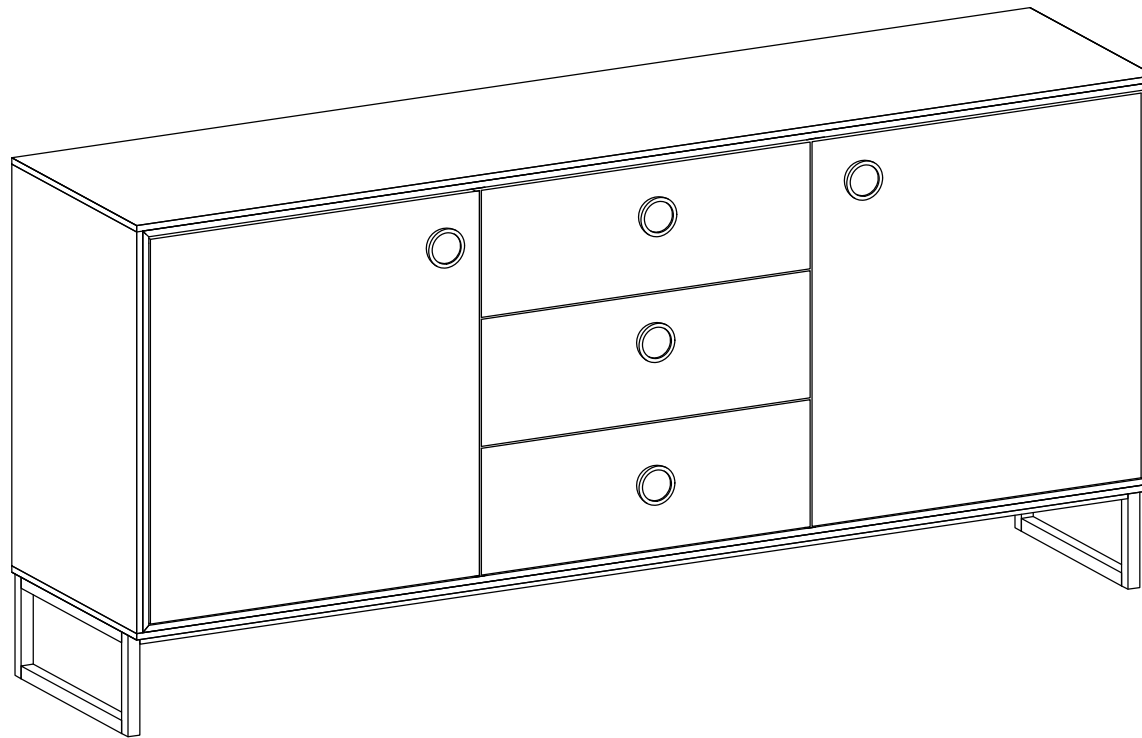

## ASSEMBLY INSTRUCTIONS.

HEATH SIDEBOARD

RP-1003-24

THANK YOU FOR YOUR PURCHASE!

### PART LIST

NO.	DESCRIPTION	IMAGE	QTY
1.	Structure		1
2.	Leg		2