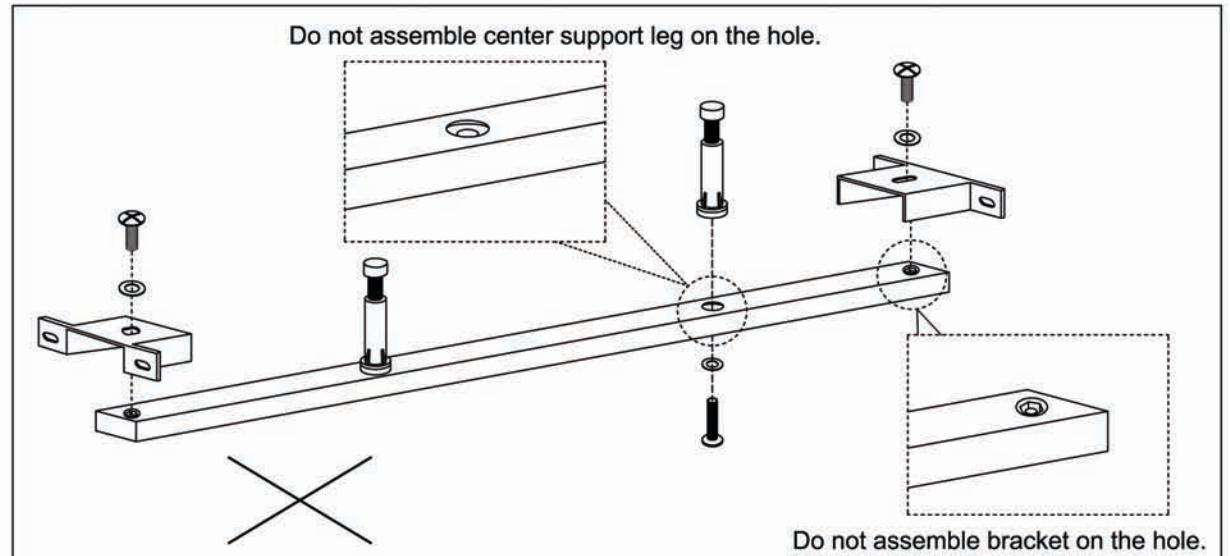

PARTS AND HARDWARE.

  Center Support E X 1	 ④ Washers=4pcs
  ⑤ Brackets=2pcs	 ⑥ Bolts (M8*20)=2pcs
  ⑦ Support Legs=2pcs	 ⑧ Bolts (M8*40)=2pcs

NOTES.

Thank you for purchasing this quality product! Be sure to check all packing material careful for small part that may have come loose inside the carton during shipping.

CAUTION: The item is heavy, assembly should be performed by two people.

STEP 6.