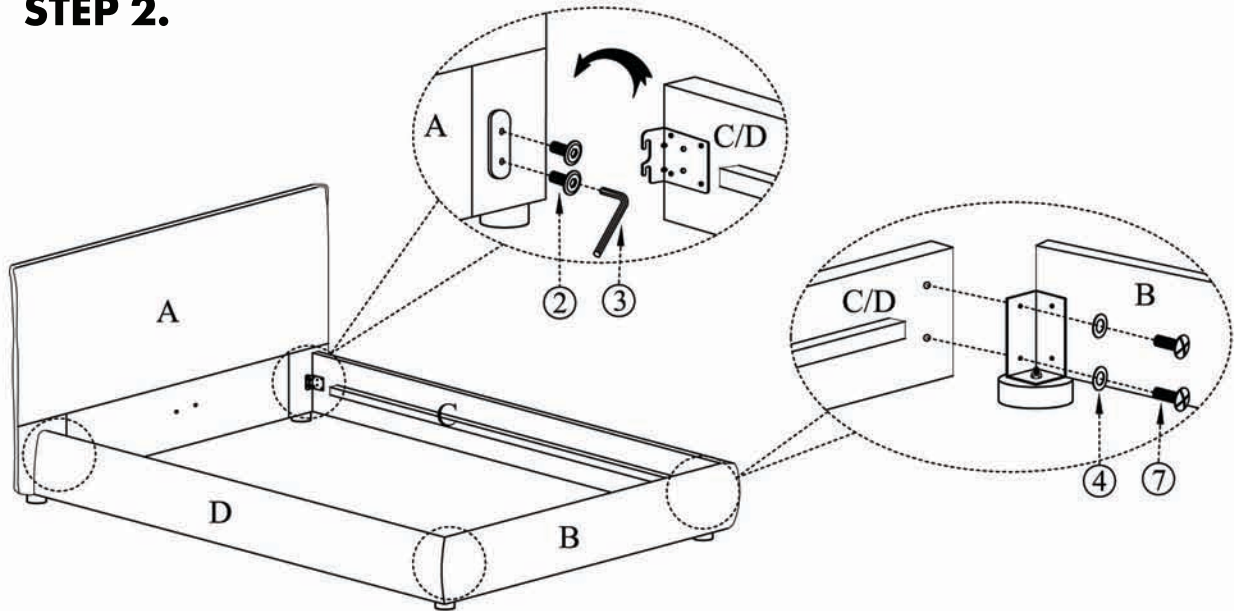

MOE'S

home collection

ASSEMBLY INSTRUCTIONS.

LUZON QUEEN BED SAND

RN-1129-40

THANK YOU FOR YOUR PURCHASE!

PARTS AND HARDWARE.

	
Foot	Gold Bolt (m8*18)
① X 4	② X 4
	
Allen Key	Washers (m8)
③ X 1	④ X 8
	
Bracket	Bolt (m8*20)
⑤ X 2	⑦ X 8
	
Headboard	Footboard
A X 1	B X 1
	
Left Side Rail	Right Side Rail
C X 1	D X 1

NOTES.

Thank you for purchasing this quality product! Be sure to check all packing material careful for small part that may have come loose inside the carton during shipping.

CAUTION: The item is heavy, assembly should be performed by two people.

STEP 1.

STEP 2.

PARTS AND HARDWARE.

	
Washers (m8) ④ X 8	Brackets ⑥ X 2
	
Bolts(m8*20) ⑦ X 6	Plastic Support legs ⑧ X 2
	
Bolts (m8*40) ⑨ X 2	Center Support E X 1

NOTES.

Thank you for purchasing this quality product! Be sure to check all packing material careful for small part that may have come loose inside the carton during shipping.