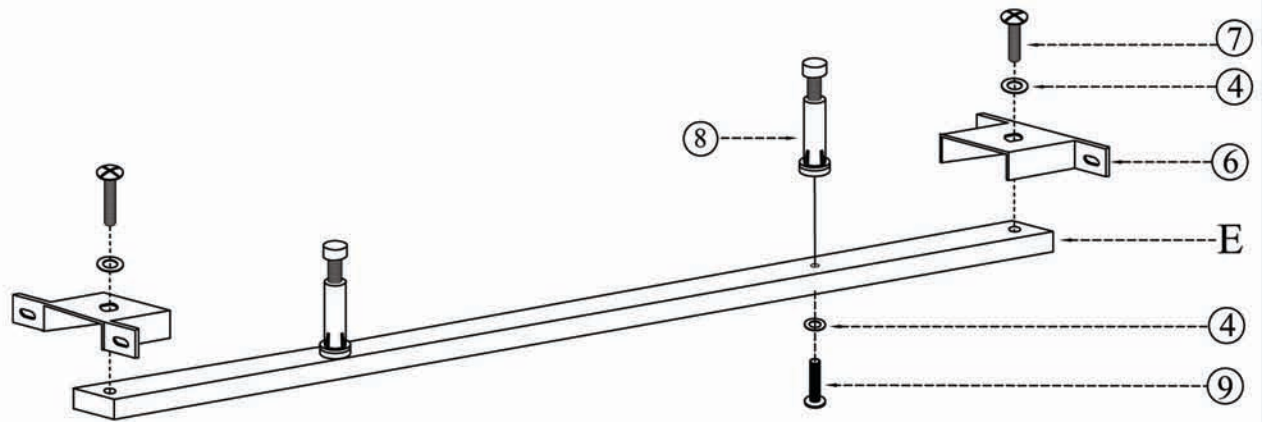

STEP 1.

STEP 2.

PARTS AND HARDWARE.

	
Washers (m8) ④ X 8	Brackets ⑥ X 2
	
Bolts(m8*20) ⑦ X 6	Plastic Support legs ⑧ X 2
	
Bolts (m8*40) ⑨ X 2	Center Support E X 1

NOTES.

Thank you for purchasing this quality product! Be sure to check all packing material careful for small part that may have come loose inside the carton during shipping.

CAUTION: The item is heavy, assembly should be performed by two people.

STEP 3.

STEP 4.

PARTS AND HARDWARE.

Screws(m8*32)

⑩ X 42

Slats

F X 1