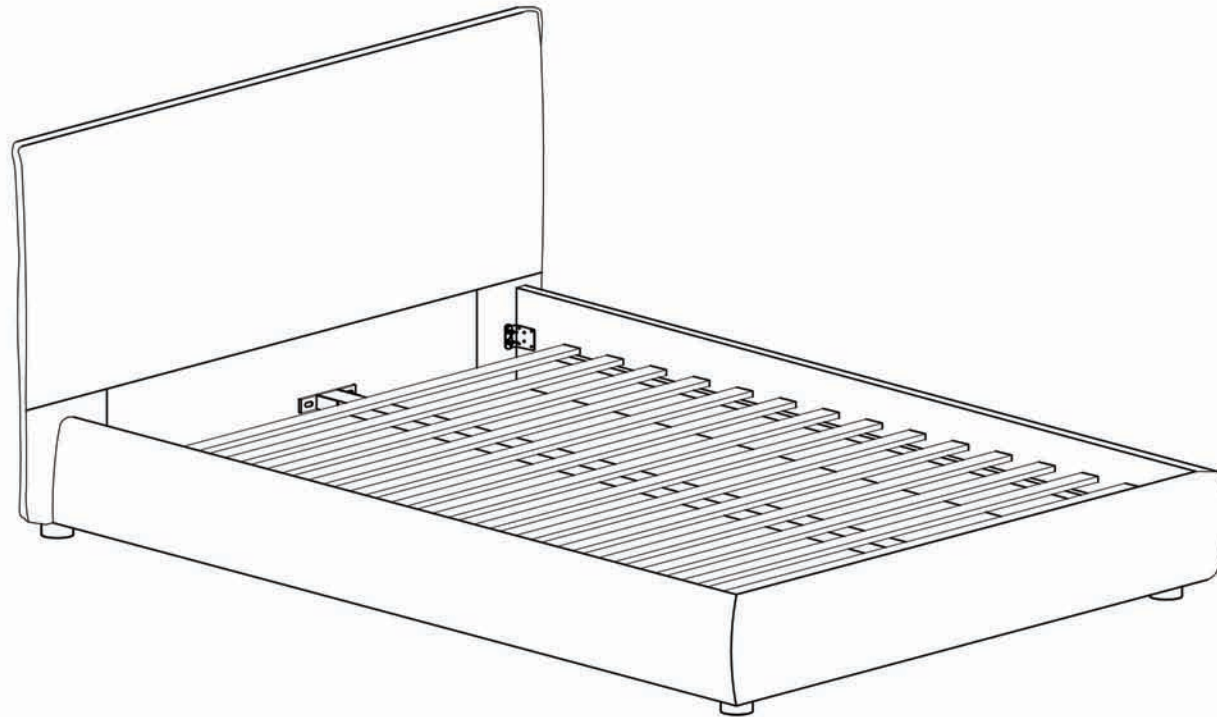

MOE'S

home collection

ASSEMBLY INSTRUCTIONS.

LUZON QUEEN BED SAND

RN-1129-40

THANK YOU FOR YOUR PURCHASE!

PARTS AND HARDWARE.

	
Foot	Gold Bolt (m8*18)
① X 4	② X 4
	
Allen Key	Washers (m8)
③ X 1	④ X 8
	
Bracket	Bolt (m8*20)
⑤ X 2	⑦ X 8
	
Headboard	Footboard
A X 1	B X 1
	
Left Side Rail	Right Side Rail
C X 1	D X 1

NOTES.

Thank you for purchasing this quality product! Be sure to check all packing material careful for small part that may have come loose inside the carton during shipping.

CAUTION: The item is heavy, assembly should be performed by two people.

STEP 1.

STEP 2.

PARTS AND HARDWARE.

	
Washers (m8) ④ X 8	Brackets ⑥ X 2
	
Bolts(m8*20) ⑦ X 6	Plastic Support legs ⑧ X 2
	
Bolts (m8*40) ⑨ X 2	Center Support E X 1

NOTES.

Thank you for purchasing this quality product! Be sure to check all packing material careful for small part that may have come loose inside the carton during shipping.