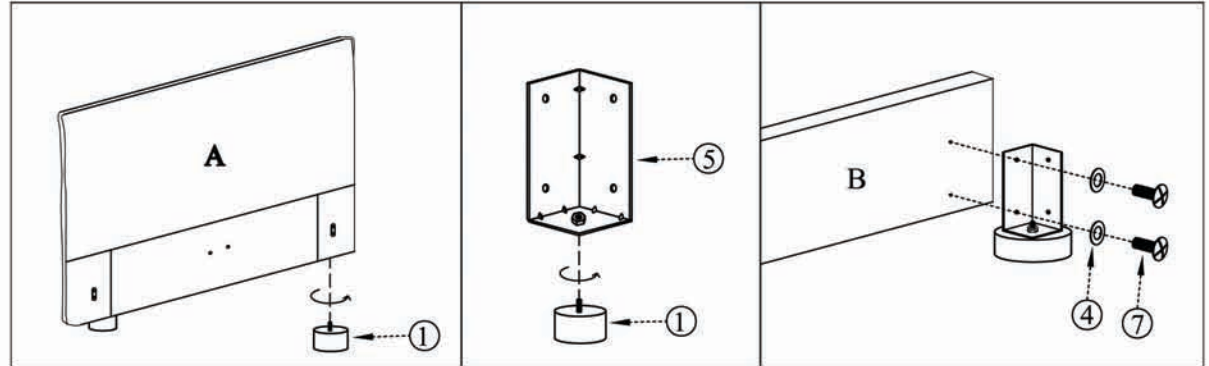

MOE'S

home collection

ASSEMBLY INSTRUCTIONS.

LUZON QUEEN BED SAND

RN-1129-40

THANK YOU FOR YOUR PURCHASE!

PARTS AND HARDWARE.

	
Foot	Gold Bolt (m8*18)
① X 4	② X 4
	
Allen Key	Washers (m8)
③ X 1	④ X 8
	
Bracket	Bolt (m8*20)
⑤ X 2	⑦ X 8
	
Headboard	Footboard
A X 1	B X 1
	
Left Side Rail	Right Side Rail
C X 1	D X 1

STEP 1.

STEP 2.

PARTS AND HARDWARE.

	
Washers (m8) ④ X 8	Brackets ⑥ X 2
	
Bolts(m8*20) ⑦ X 6	Plastic Support legs ⑧ X 2
	
Bolts (m8*40) ⑨ X 2	Center Support E X 1

NOTES.

Thank you for purchasing this quality product! Be sure to check all packing material careful for small part that may have come loose inside the carton during shipping.