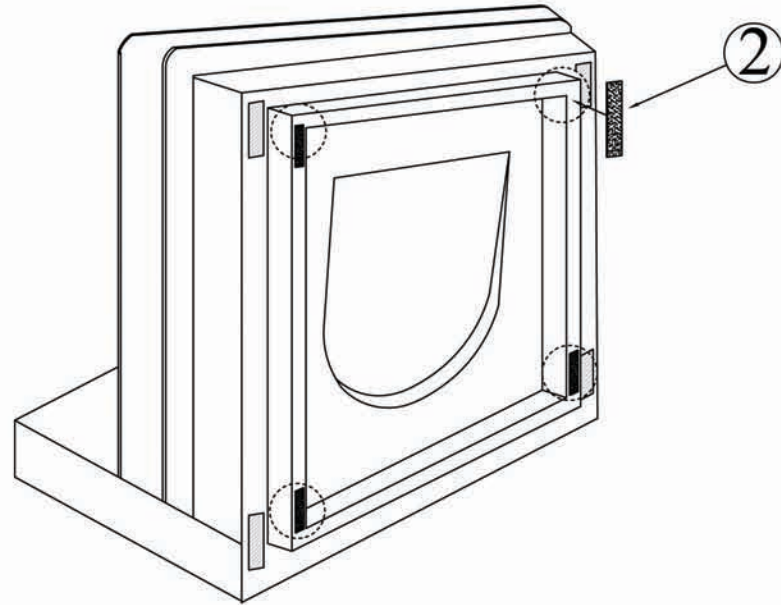

PARTS AND HARDWARE.

① Sofa=1pc

② Felt pad=4pcs

③ T-type connecting wood=2pcs

NOTES.

Thank you for purchasing this quality product!
Be sure to check all packing material careful
for small part that may have come loose
inside the carton during shipping.

CAUTION: The items heavy, assembly
should be performed by two people.

STEP 1.