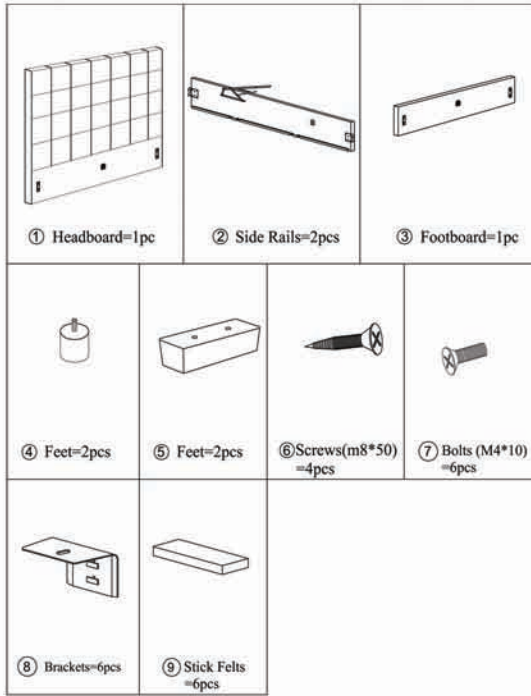

## PARTS AND HARDWARE.

	
①. x 2pcs	(Ø8*80) ②. x 4pcs
	
(Ø8) ③. x 4pcs	④. x 8pcs
	
⑤. x 1pc	(m5) ⑥. x 1pc
	
⑦. x 2pcs	

## NOTES.

Thank you for purchasing this quality product!  
Be sure to check all packing material careful  
for small part that may have come loose  
inside the carton during shipping.

**CAUTION:** The item is heavy, assembly  
should be performed by two people.

## STEP 1.

## PARTS AND HARDWARE.