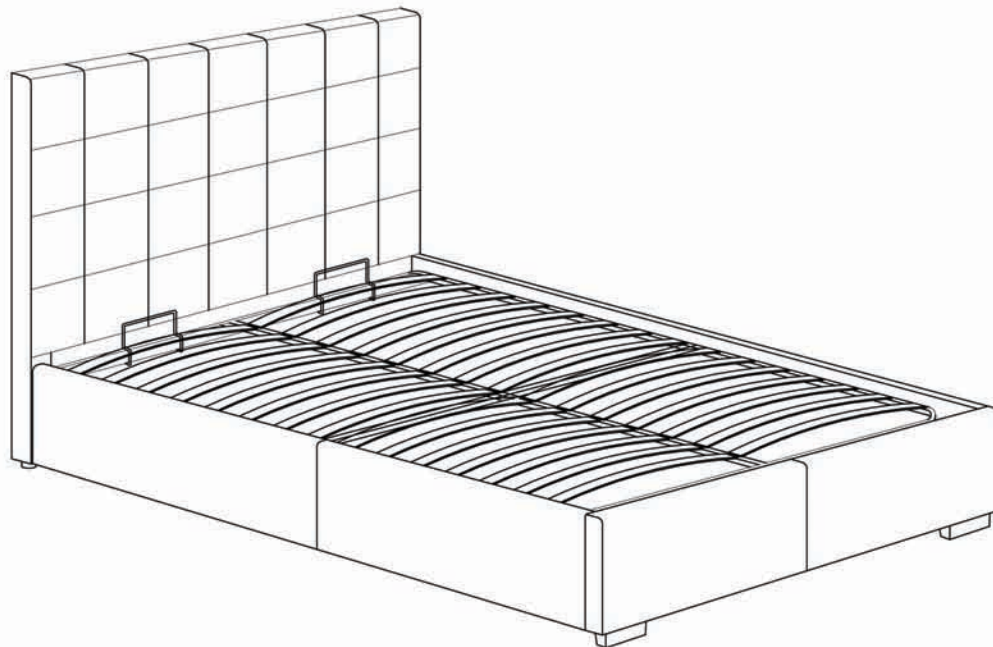

## **ASSEMBLY INSTRUCTIONS.**

BELLE STORAGE BED KING LIGHT GREY FABRIC

**RN-1001-29**

THANK YOU FOR YOUR PURCHASE!

## PARTS AND HARDWARE.

	
①. x 2pcs	(Ø8*80) ②. x 4pcs
	
(Ø8) ③. x 4pcs	④. x 8pcs
	
⑤. x 1pc	(m5) ⑥. x 1pc
	
⑦. x 2pcs	