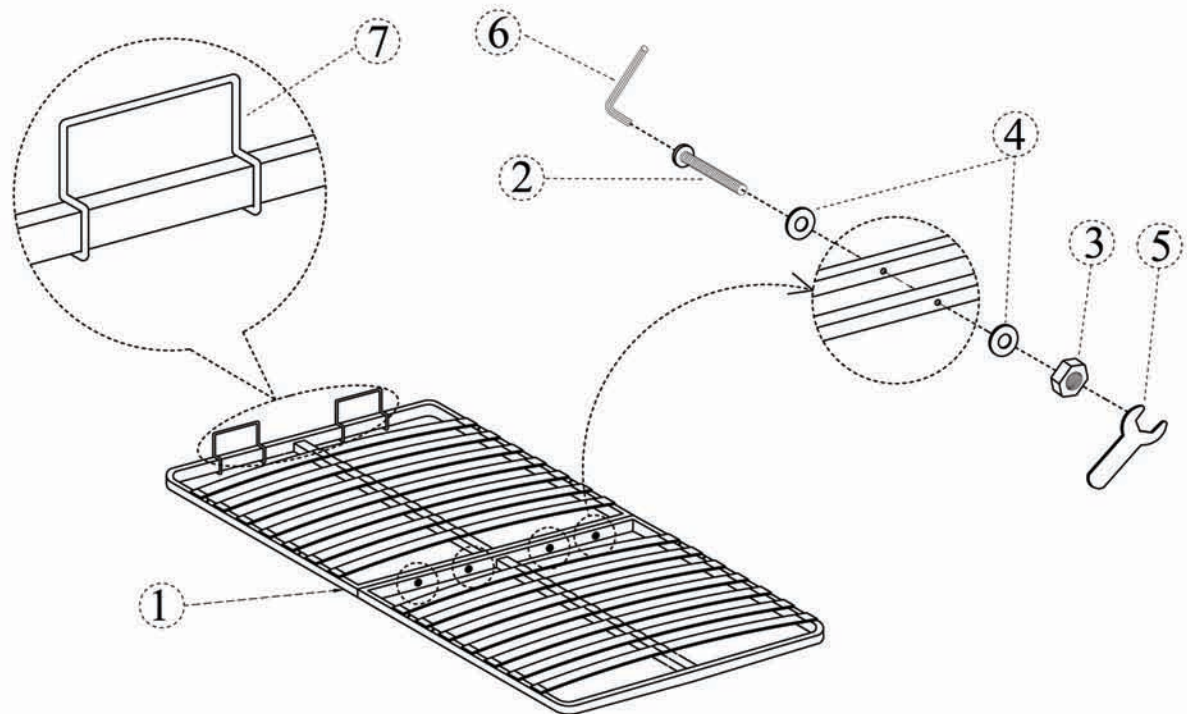

PARTS AND HARDWARE.

①. x 2pcs	(Ø8*80) ②. x 4pcs
(Ø8) ③. x 4pcs	④. x 8pcs
⑤. x 1pc	(m5) ⑥. x 1pc
⑦. x 2pcs	

NOTES.

Thank you for purchasing this quality product!
Be sure to check all packing material careful
for small part that may have come loose
inside the carton during shipping.

CAUTION: The item is heavy, assembly
should be performed by two people.

STEP 1.