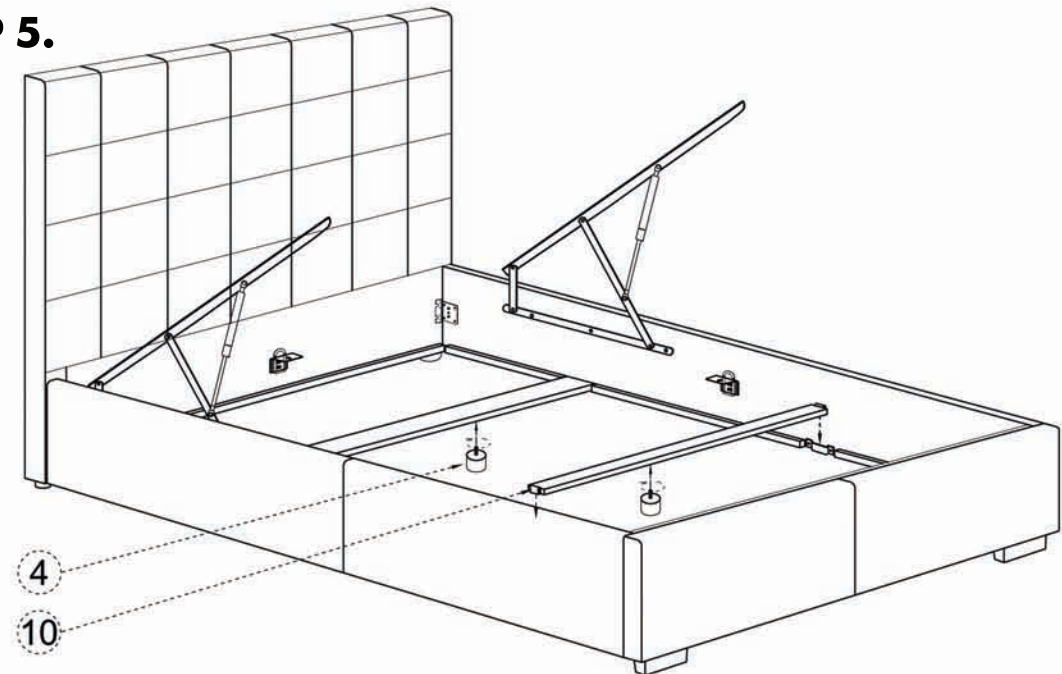

STEP 2.

STEP 3.

PARTS AND HARDWARE.

NOTES.

Thank you for purchasing this quality product! Be sure to check all packing material careful for small part that may have come loose inside the carton during shipping.

CAUTION: The item is heavy, assembly should be performed by two people.

STEP 4.

STEP 5.

PARTS AND HARDWARE.

 ⑪ Slat Frame =1pc	 ⑫ Handle=1pc	 ⑬ Baseboards = 4 pcs
 ⑭ Washers(m8) =16pcs	 ⑮ Nuts(Ø8) =8pcs	 ⑯ Bolts(Ø8*45) =8pcs
 ⑰ Spanner=1pc	 ⑱ Allen Key =1pc (m5)	