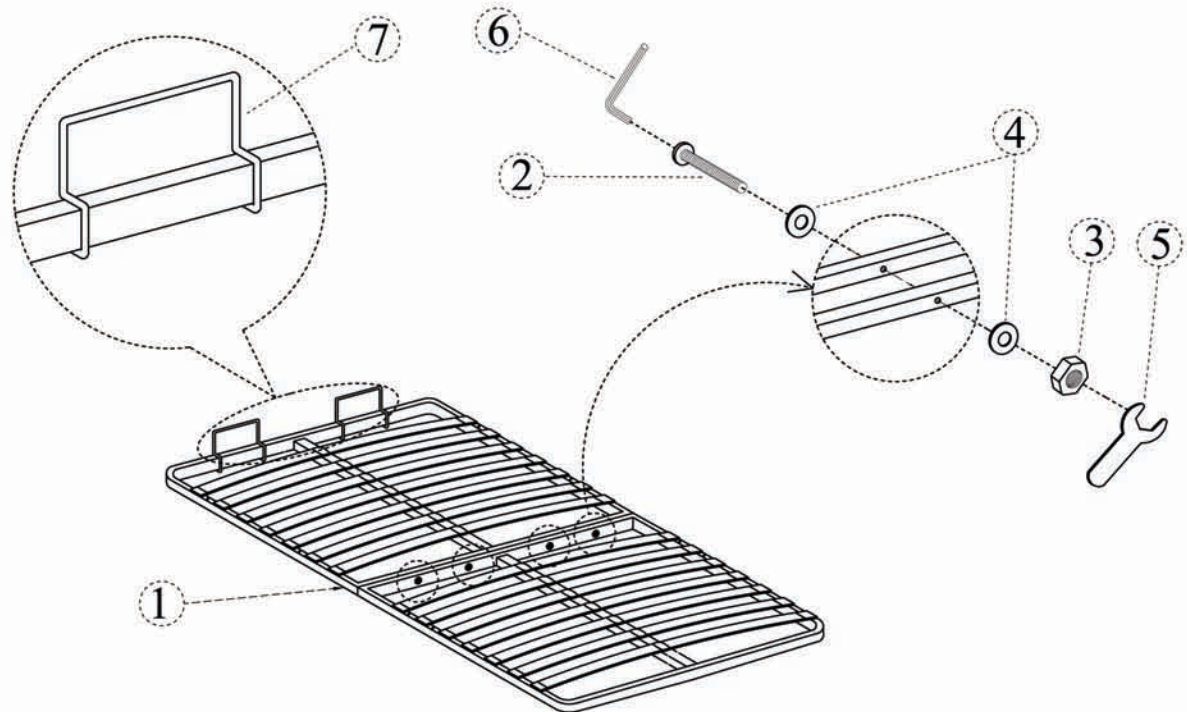

MOE'S

home collection

ASSEMBLY INSTRUCTIONS.

BELLE STORAGE BED QUEEN CHARCOAL FABRIC

RN-1000-25

THANK YOU FOR YOUR PURCHASE!

PARTS AND HARDWARE.

	
①. x 2pcs	(Ø8*80) ②. x 4pcs
	
(Ø8) ③. x 4pcs	④. x 8pcs
	
⑤. x 1pc	(m5) ⑥. x 1pc
	
⑦. x 2pcs	

NOTES.

Thank you for purchasing this quality product!
Be sure to check all packing material careful
for small part that may have come loose
inside the carton during shipping.

CAUTION: The item is heavy, assembly
should be performed by two people.

STEP 1.

PARTS AND HARDWARE.

NOTES.

Thank you for purchasing this quality product! Be sure to check all packing material careful for small part that may have come loose inside the carton during shipping.

CAUTION:The item is heavy, assembly should be performed by two people.

STEP 2.

STEP 3.

PARTS AND HARDWARE.

NOTES.

Thank you for purchasing this quality product! Be sure to check all packing material careful for small part that may have come loose inside the carton during shipping.