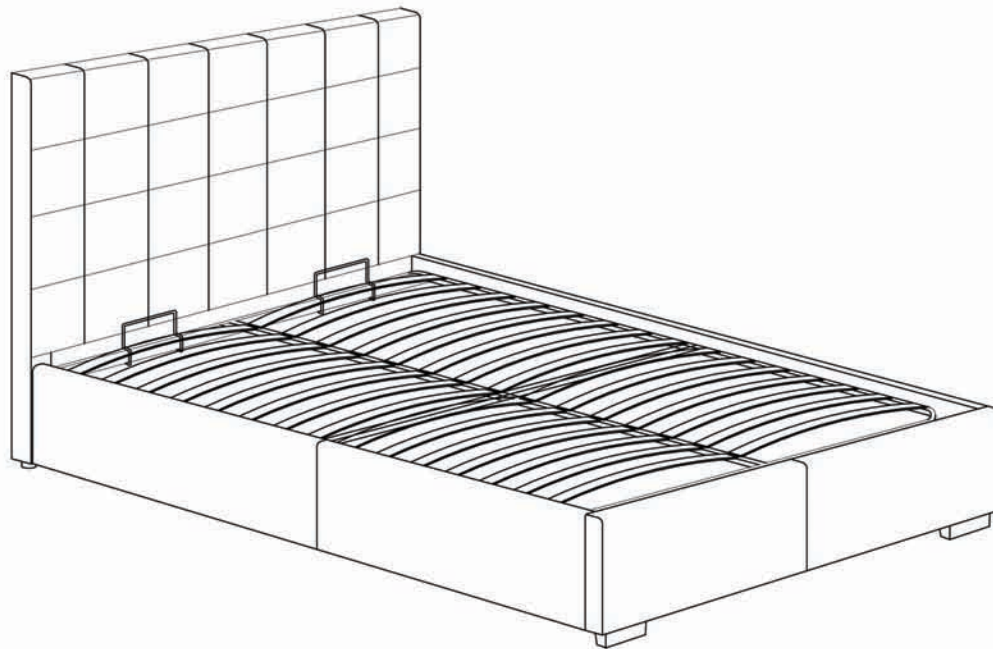

MOE'S

home collection

ASSEMBLY INSTRUCTIONS.

BELLE STORAGE BED QUEEN CHARCOAL FABRIC

RN-1000-25

THANK YOU FOR YOUR PURCHASE!

PARTS AND HARDWARE.

	
①. x 2pcs	(Ø8*80) ②. x 4pcs
	
(Ø8) ③. x 4pcs	④. x 8pcs
	
⑤. x 1pc	(m5) ⑥. x 1pc
	
⑦. x 2pcs	

NOTES.

Thank you for purchasing this quality product!
Be sure to check all packing material careful
for small part that may have come loose
inside the carton during shipping.

CAUTION: The item is heavy, assembly
should be performed by two people.