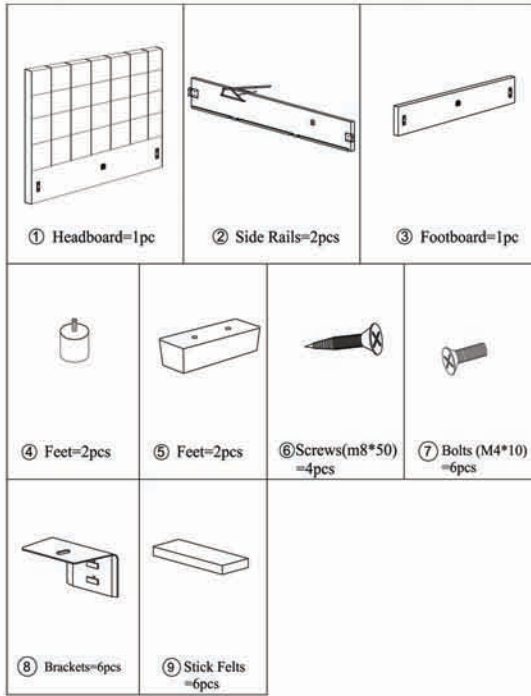

NOTES.

Thank you for purchasing this quality product!
Be sure to check all packing material careful
for small part that may have come loose
inside the carton during shipping.

CAUTION: The item is heavy, assembly
should be performed by two people.

STEP 1.

PARTS AND HARDWARE.

NOTES.

Thank you for purchasing this quality product! Be sure to check all packing material careful for small part that may have come loose inside the carton during shipping.

CAUTION:The item is heavy, assembly should be performed by two people.

STEP 2.

STEP 3.

PARTS AND HARDWARE.

NOTES.

Thank you for purchasing this quality product! Be sure to check all packing material careful for small part that may have come loose inside the carton during shipping.

CAUTION: The item is heavy, assembly should be performed by two people.

STEP 4.

STEP 5.

PARTS AND HARDWARE.

 ⑪ Slat Frame =1pc	 ⑫ Handle=1pc	 ⑬ Baseboards = 4 pcs
 ⑭ Washers(m8) =16pcs	 ⑮ Nuts(Ø8) =8pcs	 ⑯ Bolts(Ø8*45) =8pcs
 ⑰ Spanner=1pc	 ⑱ Allen Key =1pc (m5)	