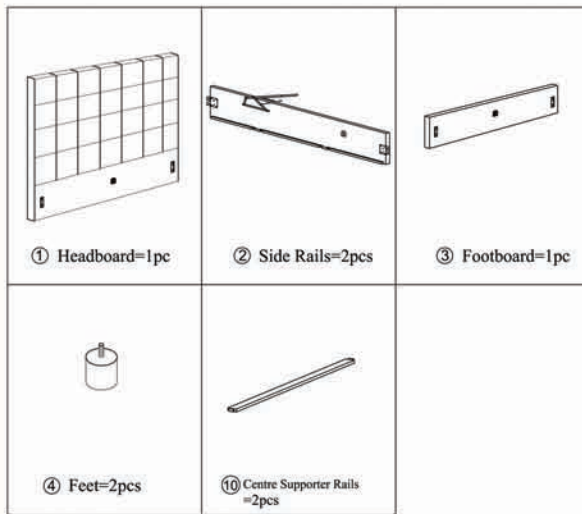

NOTES.

Thank you for purchasing this quality product!
Be sure to check all packing material careful
for small part that may have come loose
inside the carton during shipping.

CAUTION: The item is heavy, assembly
should be performed by two people.

STEP 1.

PARTS AND HARDWARE.

NOTES.

Thank you for purchasing this quality product! Be sure to check all packing material careful for small part that may have come loose inside the carton during shipping.

CAUTION:The item is heavy, assembly should be performed by two people.

STEP 2.

STEP 3.

PARTS AND HARDWARE.

NOTES.

Thank you for purchasing this quality product! Be sure to check all packing material careful for small part that may have come loose inside the carton during shipping.

CAUTION: The item is heavy, assembly should be performed by two people.

STEP 4.

STEP 5.

PARTS AND HARDWARE.

 ⑪ Slat Frame =1pc	 ⑫ Handle=1pc	 ⑬ Baseboards = 4 pcs
 ⑭ Washers(m8) =16pcs	 ⑮ Nuts(Ø8) =8pcs	 ⑯ Bolts(Ø8*45) =8pcs
 ⑰ Spanner=1pc	 ⑱ Allen Key =1pc (m5)	