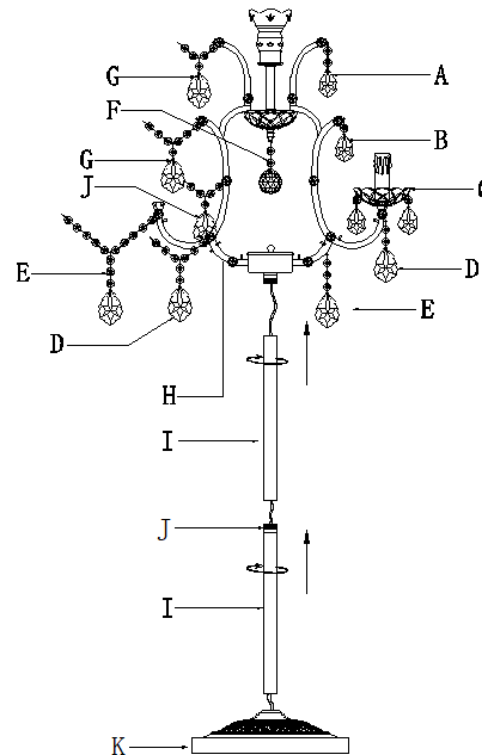

PARTS AND HARDWARE.

A crystal x6 B crystal x6 C dish x6 D crystal x12
E crystal x12 F crystal ball x1 G crystal x18
H frame x1 I iron pipe x2 K base x1

NOTES.

Thank you for purchasing this quality product! Be sure to check all packing material carefully for small part that may have come loose inside the carton during shipping.

ELECTRICAL .

This product requires working with electricity. ensure power is completely off before beginning assembly and take safety precautions to prevent electrical shock.

STEP 1.

STEP 2.