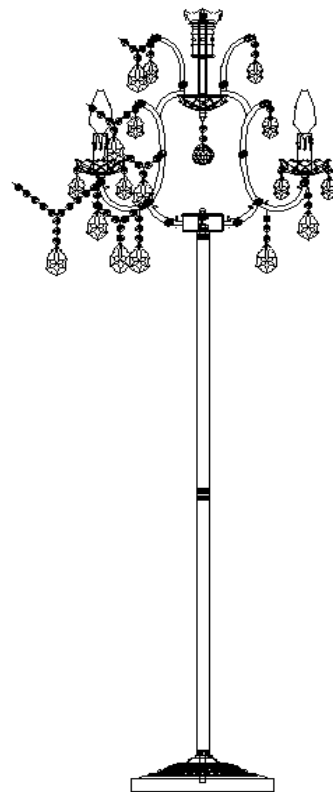

MOE'S

home collection

ASSEMBLY INSTRUCTIONS.

LUISA FLOOR LAMP

RM-1015-17

THANK YOU FOR YOUR PURCHASE!

PARTS AND HARDWARE.

A crystal x6 B crystal x6 C dish x6 D crystal x12
E crystal x12 F crystal ball x1 G crystal x18
H frame x1 I iron pipe x2 K base x1