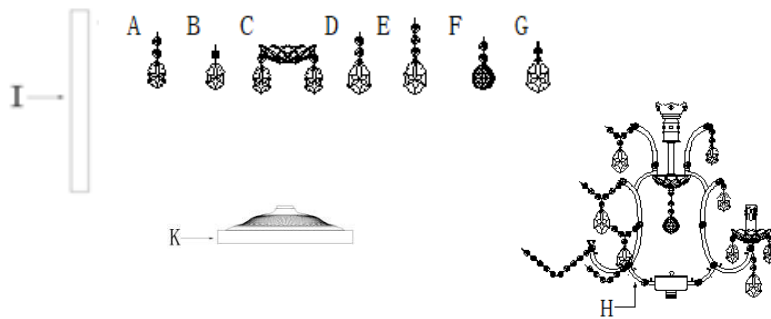

MOE'S

home collection

ASSEMBLY INSTRUCTIONS.

LUISA FLOOR LAMP

RM-1015-17

THANK YOU FOR YOUR PURCHASE!

PARTS AND HARDWARE.

A crystal x6 B crystal x6 C dish x6 D crystal x12
E crystal x12 F crystal ball x1 G crystal x18
H frame x1 I iron pipe x2 K base x1