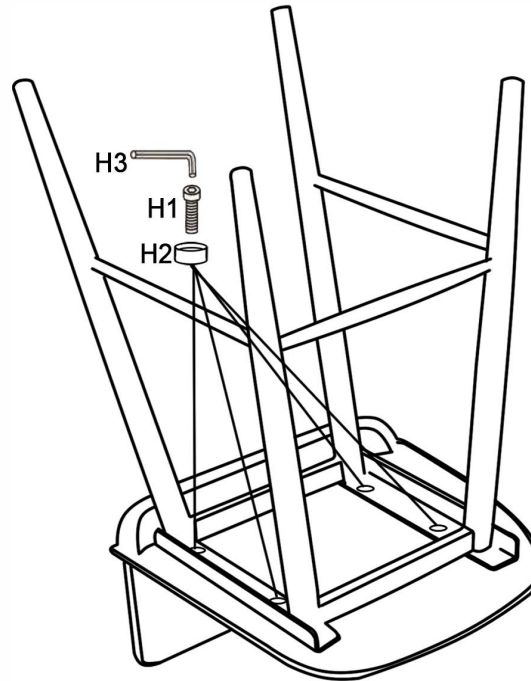

MOE'S

home collection

ASSEMBLY INSTRUCTIONS.

LOOEY COUNTER STOOL BLACK-M2

QX-1008-02

THANK YOU FOR YOUR PURCHASE!

PARTS AND HARDWARE.

PARTS LIST

No.	DESCRIPTION	IMAGE	Q'TY
P1	SEAT		1
P2	METAL LEGS		1

HARDWARE LIST

No.	DESCRIPTION	IMAGE	Q'TY
H1	BOLT (6X16MM)		4
H2	FLAT WASHER (25x17MM)		4
H3	ALLEN KEY		1

NOTES.

Thank you for purchasing this quality product! Be sure to check all packing material carefully for small part that may have come loose inside the carton during shipping.

CAUTION: Ensure not to overtighten screws to reduce the risk of stripping or breakage.

STEP 1.

STEP 2.