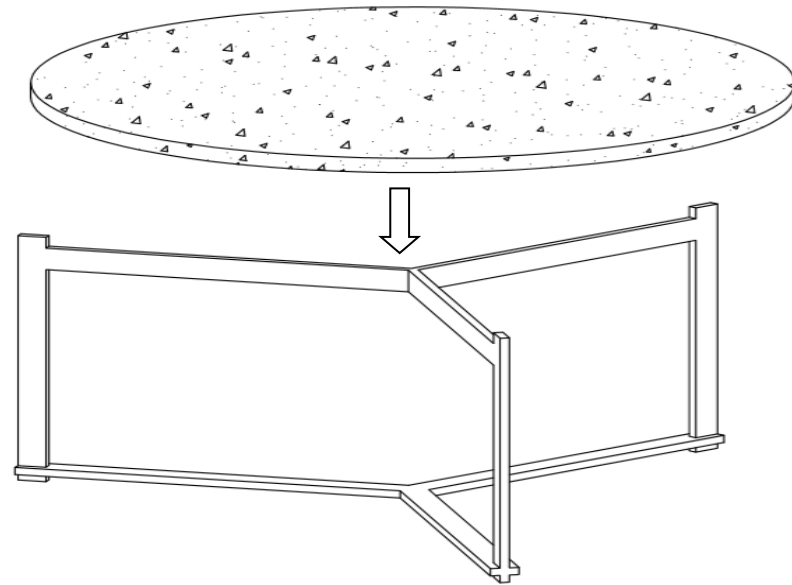

PARTS AND HARDWARE.

PARTS LIST

NO.	DESCRIPTION	IMAGE	QTY.
A	TOP		1
B	BASE		1

NOTES.

Thank you for purchasing this quality product! Be sure to check all packing material carefully for small part that may have come loose inside the carton during shipping.

CAUTION: The item is heavy, assembly should be performed by two people.

STEP 1.