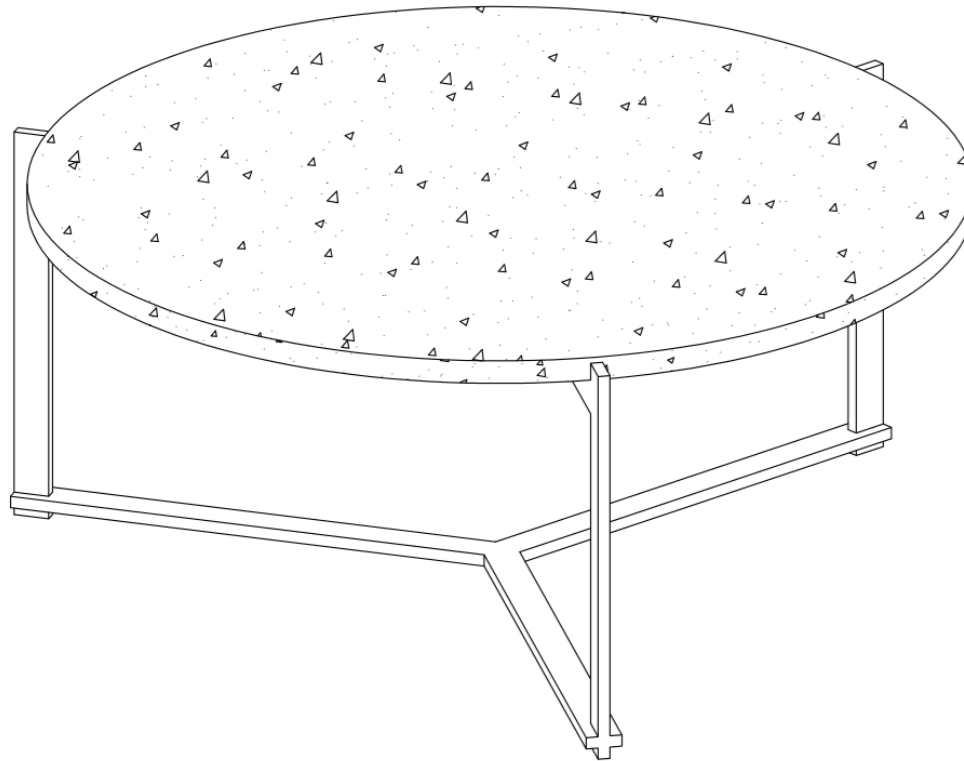

MOE'S

home collection

ASSEMBLY INSTRUCTIONS.

SYD COFFEE TABLE

QJ-1020-02

THANK YOU FOR YOUR PURCHASE!

PARTS AND HARDWARE.

PARTS LIST

NO.	DESCRIPTION	IMAGE	QTY.
A	TOP		1
B	BASE		1

NOTES.

Thank you for purchasing this quality product! Be sure to check all packing material carefully for small part that may have come loose inside the carton during shipping.