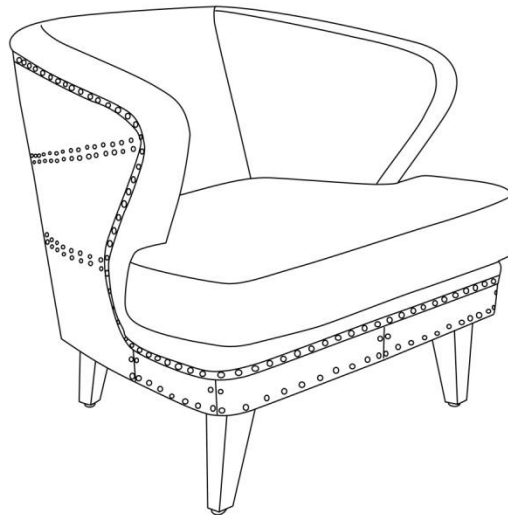

## **ASSEMBLY INSTRUCTIONS.**

PRESTON CLUB CHAIR BROWN

**PK-1017-20**

THANK YOU FOR YOUR PURCHASE!

## PARTS AND HARDWARE.

Image	Description	Q' TY
	Back Feet(Shorter)	2Pcs
	Front Feet(Longer)	2Pcs
	Alan Screw	8Pcs
	Allan Key	1Pc