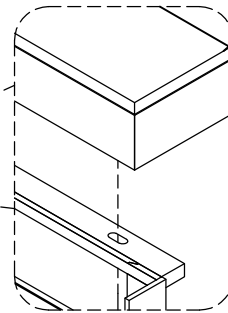

Parker House
FURNITURE

Assembly Instruction

Item No: DAME#78T & DAME#78B

Description : BAR TOP 78IN & BAR BASE WITH QUARTZ

HARDWARE LIST

No	Description	Sketch	Q'TY
A	Allen Wrench 4mm		1PC
B	Bolt Ø5/16 x 20mm		16PCS
C	Bolt Ø5/16 x 40mm		8PCS
D	Lock Washer Ø5/16 x 12mm		24PCS

E	Flat Washer Ø5/16 x 19mm		24PCS
---	--------------------------	--	-------

PARTS LIST

BAR TOP (1PC)	BAR BASE (1PC)	LONG HOLLOW METAL BAR (1PC)	SHORT HOLLOW METAL BAR (2PCS)
①	②	③	④

FRONT

BACK

Parker House
FURNITURE

Assembly Instruction

Item No: DAME#78T & DAME#78B

Description : BAR TOP 78IN & BAR BASE WITH QUARTZ

Hollow metal bar are here

Hardware are here

STEP 1

STEP 2

STEP 3