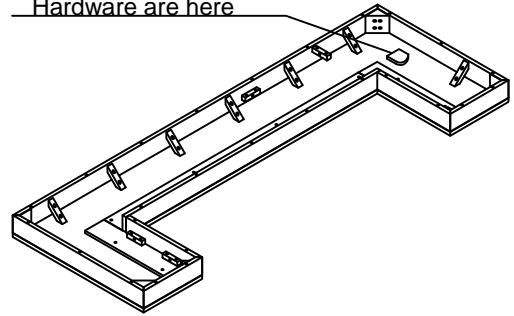

Parker House
FURNITURE

Assembly Instruction

Item No: DAME#78T & DAME#78B

Description : BAR TOP 78IN & BAR BASE WITH QUARTZ

HARDWARE LIST

No	Description	Sketch	Q'TY
A	Allen Wrench 4mm		1PC
B	Bolt Ø5/16 x 20mm		16PCS
C	Bolt Ø5/16 x 40mm		8PCS
D	Lock Washer Ø5/16 x 12mm		24PCS

E	Flat Washer Ø5/16 x 19mm		24PCS
---	--------------------------	--	-------

PARTS LIST

BAR TOP (1PC)	BAR BASE (1PC)	LONG HOLLOW METAL BAR (1PC)	SHORT HOLLOW METAL BAR (2PCS)
①	②	③	④

FRONT

BACK

Parker House
FURNITURE

Assembly Instruction

Item No: DAME#78T & DAME#78B

Description : BAR TOP 78IN & BAR BASE WITH QUARTZ

Hollow metal bar are here

Hardware are here

STEP 1

STEP 2

STEP 3