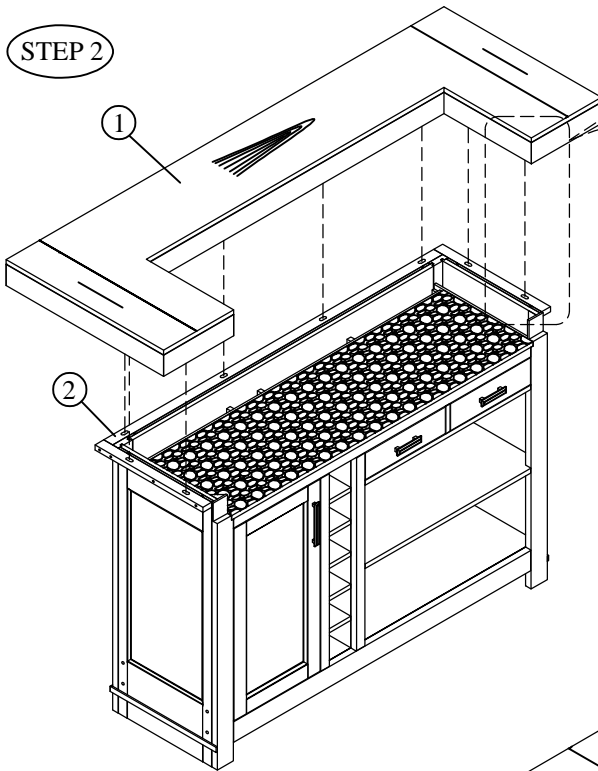

Parker House
FURNITURE

Assembly Instruction

Item No: DAME#78T & DAME#78B

Description : BAR TOP 78IN & BAR BASE WITH QUARTZ

HARDWARE LIST

No	Description	Sketch	Q'TY
A	Allen Wrench 4mm		1PC
B	Bolt Ø5/16 x 20mm		16PCS
C	Bolt Ø5/16 x 40mm		8PCS
D	Lock Washer Ø5/16 x 12mm		24PCS

E	Flat Washer Ø5/16 x 19mm		24PCS
---	--------------------------	--	-------

PARTS LIST

BAR TOP (1PC)	BAR BASE (1PC)	LONG HOLLOW METAL BAR (1PC)	SHORT HOLLOW METAL BAR (2PCS)
①	②	③	④

FRONT

BACK

Parker House
FURNITURE

Assembly Instruction

Item No: DAME#78T & DAME#78B

Description : BAR TOP 78IN & BAR BASE WITH QUARTZ

Hollow metal bar are here

Hardware are here

STEP 1

STEP 2

STEP 3