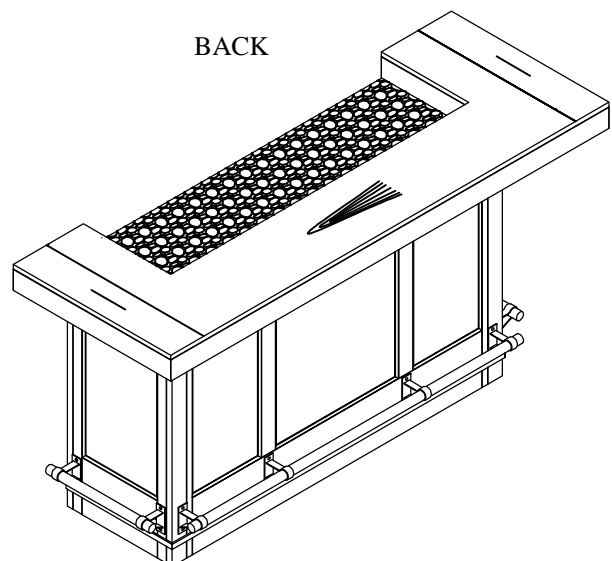

Parker House
FURNITURE

Assembly Instruction

Item No: DAME#78T & DAME#78B

Description : BAR TOP 78IN & BAR BASE WITH QUARTZ

HARDWARE LIST

No	Description	Sketch	Q'TY
A	Allen Wrench 4mm		1PC
B	Bolt Ø5/16 x 20mm		16PCS
C	Bolt Ø5/16 x 40mm		8PCS
D	Lock Washer Ø5/16 x 12mm		24PCS

E	Flat Washer Ø5/16 x 19mm		24PCS
---	--------------------------	--	-------

PARTS LIST

BAR TOP (1PC)	BAR BASE (1PC)	LONG HOLLOW METAL BAR (1PC)	SHORT HOLLOW METAL BAR (2PCS)
①	②	③	④

FRONT

BACK

Parker House
FURNITURE

Assembly Instruction

Item No: DAME#78T & DAME#78B

Description : BAR TOP 78IN & BAR BASE WITH QUARTZ

Hollow metal bar are here

Hardware are here

STEP 1

STEP 2

STEP 3