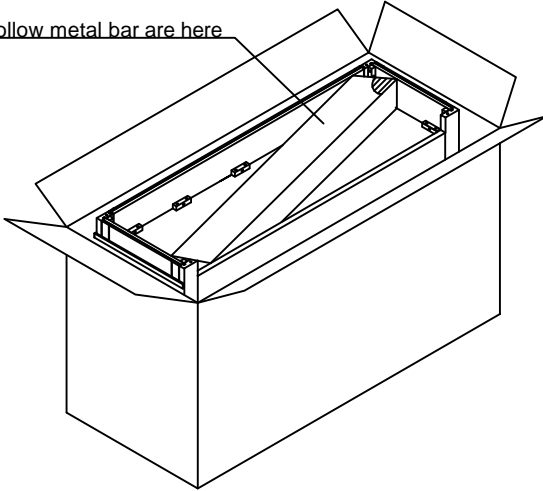

Parker House
FURNITURE

Assembly Instruction

Item No: DAME#78T & DAME#78B

Description : BAR TOP 78IN & BAR BASE WITH QUARTZ

HARDWARE LIST

No	Description	Sketch	Q'TY
A	Allen Wrench 4mm		1PC
B	Bolt Ø5/16 x 20mm		16PCS
C	Bolt Ø5/16 x 40mm		8PCS
D	Lock Washer Ø5/16 x 12mm		24PCS

E	Flat Washer Ø5/16 x 19mm		24PCS
---	--------------------------	--	-------

PARTS LIST

BAR TOP (1PC)	BAR BASE (1PC)	LONG HOLLOW METAL BAR (1PC)	SHORT HOLLOW METAL BAR (2PCS)
①	②	③	④

FRONT

BACK

Parker House
FURNITURE

Assembly Instruction

Item No: DAME#78T & DAME#78B

Description : BAR TOP 78IN & BAR BASE WITH QUARTZ

Hollow metal bar are here

Hardware are here

STEP 1

STEP 2

STEP 3