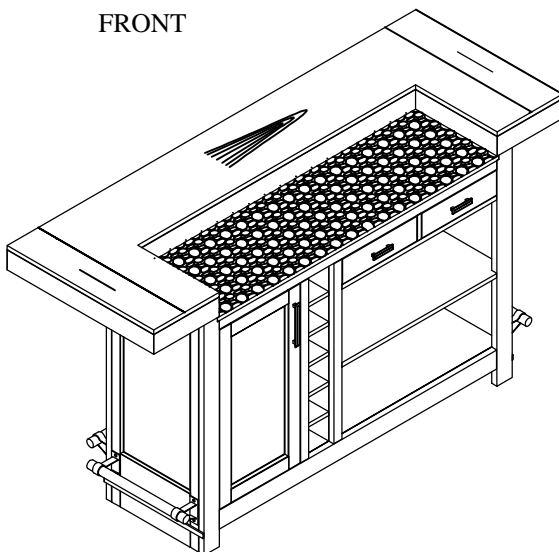

Parker House
FURNITURE

Assembly Instruction

Item No: DAME#78T & DAME#78B

Description : BAR TOP 78IN & BAR BASE WITH QUARTZ

HARDWARE LIST

No	Description	Sketch	Q'TY
A	Allen Wrench 4mm		1PC
B	Bolt Ø5/16 x 20mm		16PCS
C	Bolt Ø5/16 x 40mm		8PCS
D	Lock Washer Ø5/16 x 12mm		24PCS

E	Flat Washer Ø5/16 x 19mm		24PCS
---	--------------------------	--	-------

PARTS LIST

BAR TOP (1PC)	BAR BASE (1PC)	LONG HOLLOW METAL BAR (1PC)	SHORT HOLLOW METAL BAR (2PCS)
①	②	③	④

FRONT

BACK

Parker House
FURNITURE

Assembly Instruction

Item No: DAME#78T & DAME#78B

Description : BAR TOP 78IN & BAR BASE WITH QUARTZ

Hollow metal bar are here

Hardware are here

STEP 1

STEP 2

STEP 3