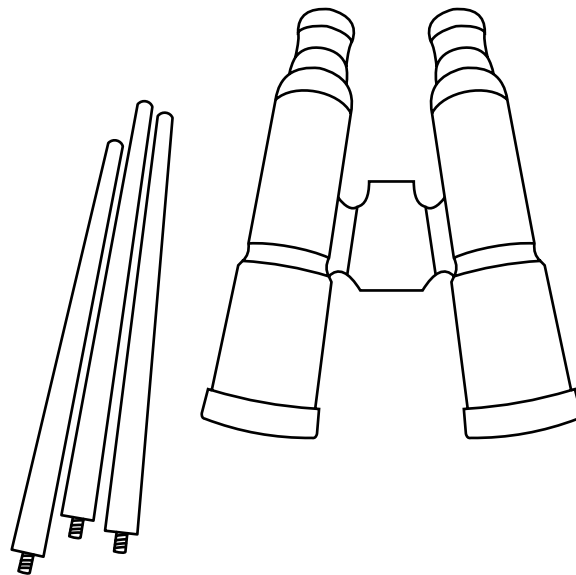

MOE'S
home collection

ASSEMBLY INSTRUCTIONS

BINOCULARS BRONZE

NM-1043-31

THANK YOU FOR YOUR PURCHASE !

PARTS

PARTS LIST

NO.	DESCRIPTION.	IMAGES	QTY.
1.	Binoculars		1
2.	Pipe		3

STEP 1.

STEP 2.

STEP 3.

STEP 4.

NOTES.

Thank you for purchasing this quality product!
Be sure to check all packing material carefully for small part that may have come loose inside the carton during shipping.