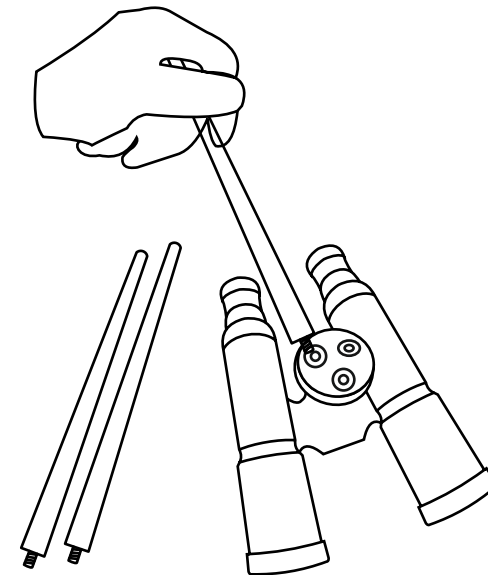

MOE'S
home collection

ASSEMBLY INSTRUCTIONS

BINOCULARS BRONZE

NM-1043-31

THANK YOU FOR YOUR PURCHASE !

PARTS

PARTS LIST

NO.	DESCRIPTION.	IMAGES	QTY.
1.	Binoculars		1
2.	Pipe		3

STEP 1.

STEP 2.

STEP 3.

STEP 4.

NOTES.

Thank you for purchasing this quality product!
Be sure to check all packing material carefully for small part that may have come loose inside the carton during shipping.