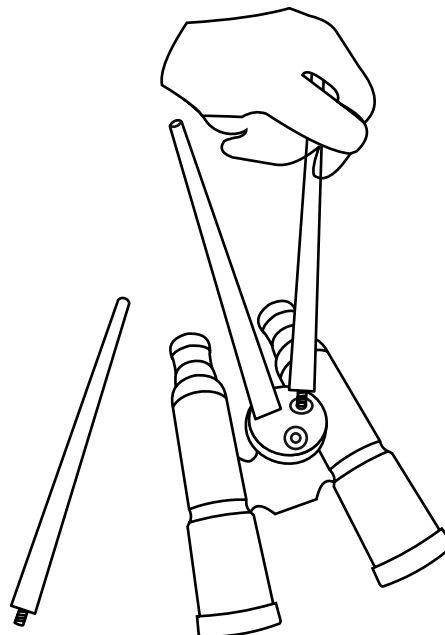

MOE'S
home collection

ASSEMBLY INSTRUCTIONS

BINOCULARS BRONZE

NM-1043-31

THANK YOU FOR YOUR PURCHASE !

PARTS

PARTS LIST

NO.	DESCRIPTION.	IMAGES	QTY.
1.	Binoculars		1
2.	Pipe		3

STEP 1.

STEP 2.

STEP 3.

STEP 4.

NOTES.

Thank you for purchasing this quality product!
Be sure to check all packing material carefully for small part that may have come loose inside the carton during shipping.