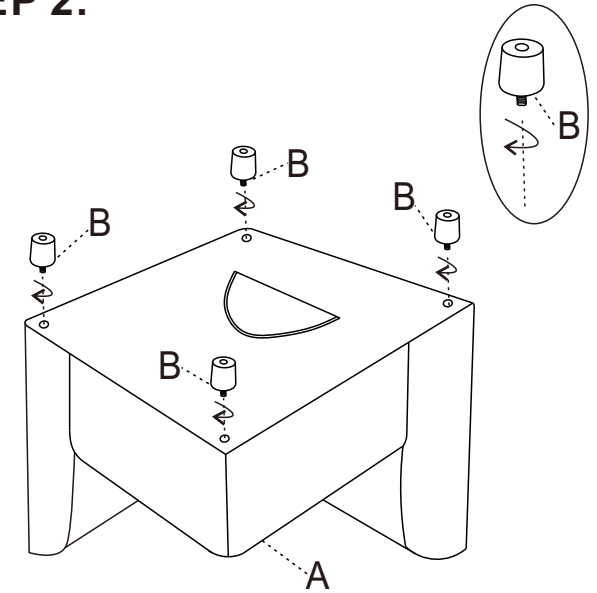

MOE'S

home collection

ASSEMBLY INSTRUCTIONS.

LYRIC CORNER CHAIR GREY

MT-1025-15

THANK YOU FOR YOUR PURCHASE!

PARTS AND HARDWARE

A. CORNER CHAIR X1

B. LEGX4

STEP 1.

STEP 2.

STEP 3.

NOTES.

Thank you for purchasing this quality product!
Be sure to check all packing material carefully for small part that may have come loose inside the carton during shipping.