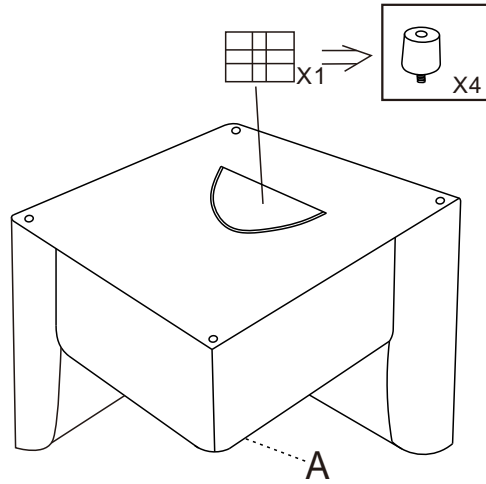

MOE'S

home collection

ASSEMBLY INSTRUCTIONS.

LYRIC CORNER CHAIR GREY

MT-1025-15

THANK YOU FOR YOUR PURCHASE!

PARTS AND HARDWARE

A. CORNER CHAIR X1

B. LEGX4

STEP 1.

STEP 2.

STEP 3.

NOTES.

Thank you for purchasing this quality product!
Be sure to check all packing material carefully for small part that may have come loose inside the carton during shipping.