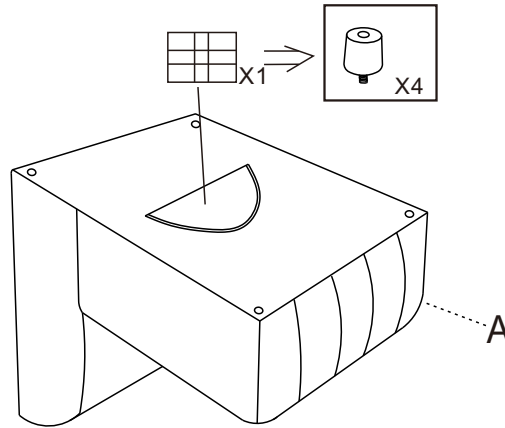

MOE'S

home collection

ASSEMBLY INSTRUCTIONS.

LYRIC ARM CHAIR LEFT OATMEAL

MT-1022-34

THANK YOU FOR YOUR PURCHASE!

PARTS AND HARDWARE

A. ARM CHAIR LEFT X1

B. LEG X4

STEP 1.

STEP 2.

STEP 3.

NOTES.

Thank you for purchasing this quality product!
Be sure to check all packing material carefully for small part that may have come loose inside the carton during shipping.