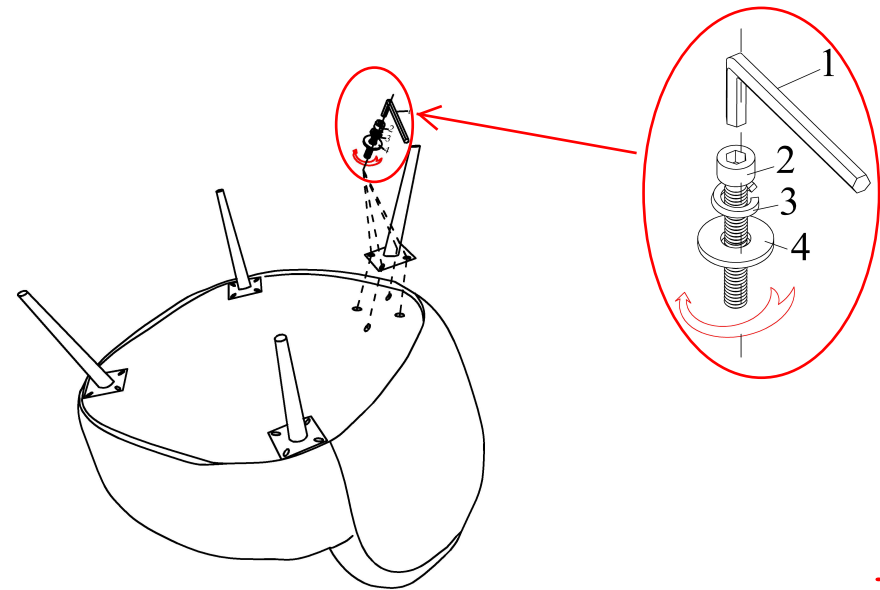

PARTS AND HARDWARE.

PARTS LIST

No.	DESCRIPTION	IMAGE	Q'TY
P1	BODY		1
P2	METAL LEGS		4

HARDWARE LIST

No.	DESCRIPTION	IMAGE	Q'TY
H1	BOLT (Ø5/16 x 25 MM)		16
H2	SPRING WASHER Ø5/16		16
H3	FLAT WASHER Ø5/16		16
H4	ALLEN KEY		1

NOTES.

Thank you for purchasing this quality product! Be sure to check all packing material carefully for small part that may have come loose inside the carton during shipping.

CAUTION: The item is heavy, assembly should be performed by two people.

STEP 1.