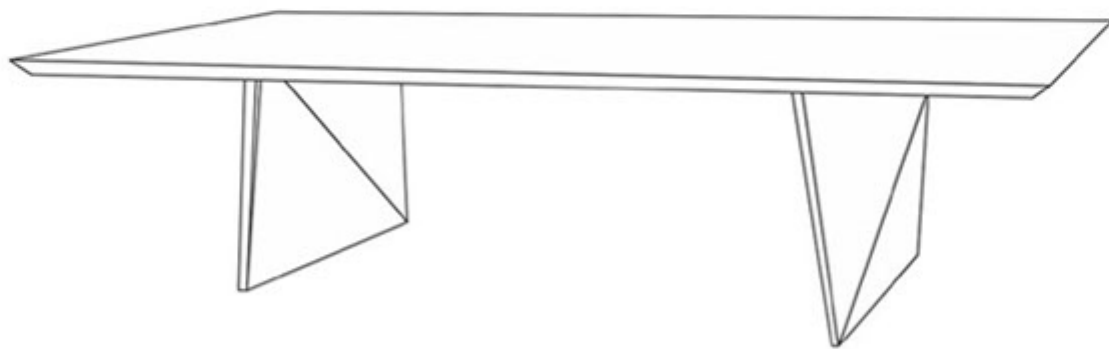

MOE'S

home collection

ASSEMBLY INSTRUCTIONS.

VIDAL BENCH

KY-1012-25

THANK YOU FOR YOUR PURCHASE!

PARTS AND HARDWARE.

TOP X1 -A

BASE X2 - B

BOLT-8X25 MM -12

ALLEN KEY X 1

STEP 1.

STEP 2.

STEP 3.

NOTES.

Thank you for purchasing this quality product! Be sure to check all packing material carefully for small part that may have come loose inside the carton during shipping.