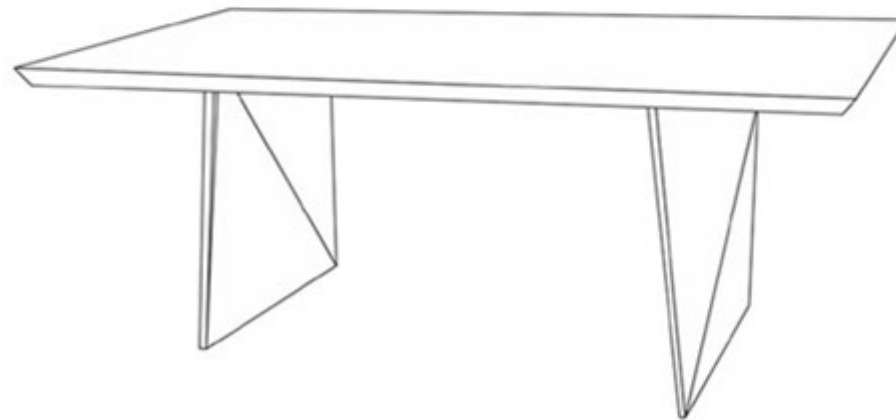

MOE'S

home collection

ASSEMBLY INSTRUCTIONS.

VIDAL DINING TABLE

KY-1011-25

THANK YOU FOR YOUR PURCHASE!

PARTS AND HARDWARE.

TOP X1 -A

BASE X 2- B

BOLT-8X25 MM -12

ALLEN KEY X1

STEP 1.

STEP 2.

STEP 3.

NOTES.

Thank you for purchasing this quality product! Be sure to check all packing material carefully for small part that may have come loose inside the carton during shipping.