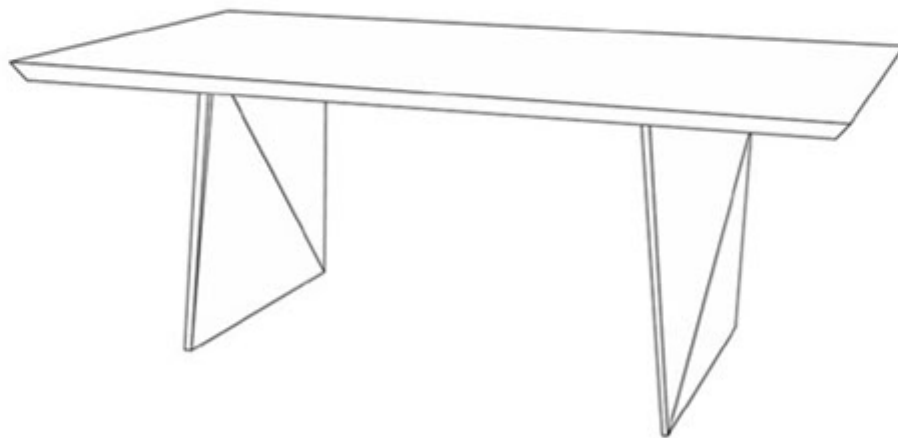

MOE'S

home collection

ASSEMBLY INSTRUCTIONS.

VIDAL DINING TABLE

KY-1011-25

THANK YOU FOR YOUR PURCHASE!

PARTS AND HARDWARE.

TOP X1 -A

BASE X 2- B

BOLT-8X25 MM -12

ALLEN KEY X1

STEP 1.

STEP 2.

STEP 3.

NOTES.

Thank you for purchasing this quality product! Be sure to check all packing material carefully for small part that may have come loose inside the carton during shipping.