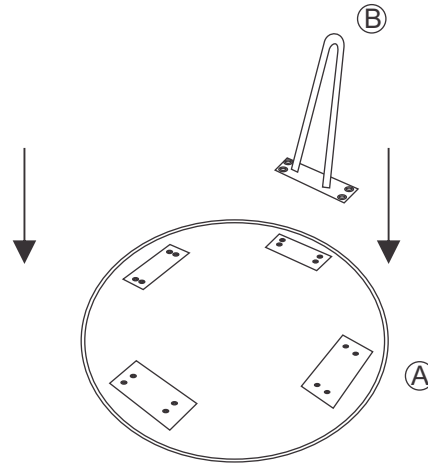

PARTS AND HARDWARE.

TOP X1 - A 	BASE X4 - B
BOLT-6X25 MM-16 	ALLEN KEY X 1
WASHER-5X20 MM-16 	

NOTES.

Thank you for purchasing this quality product!
Be sure to check all packing material carefully for small part that may have come loose inside the carton during shipping.

CAUTION: The item is heavy, assembly should be performed by two people.

STEP 1.