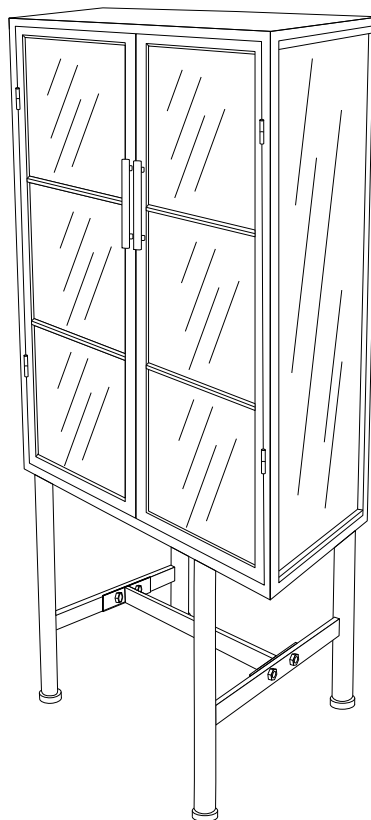

## ASSEMBLY INSTRUCTIONS.

ZAKK METAL CABINET BLACK

KK-1018-02

THANK YOU FOR YOUR PURCHASE!

## PARTS AND HARDWARE.

1. BODY x 1

2. LEGS x 2

A. BOLT x 4

B. NUT x 12

3. LEGS x 1

C. ALLENKEY x 1