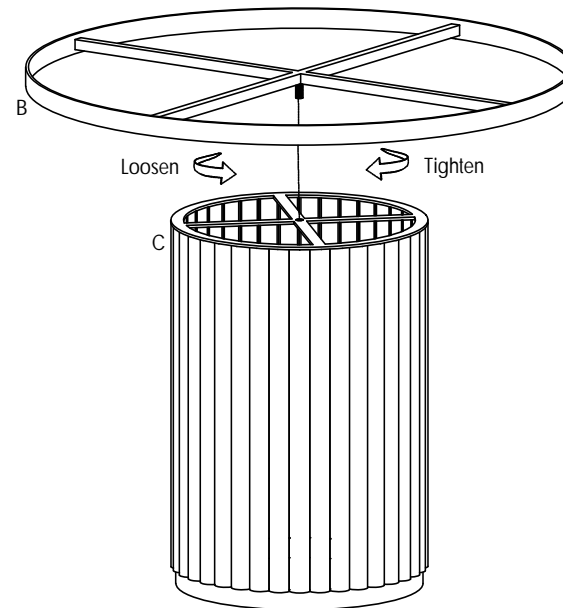

MOE'S

home collection

ASSEMBLY INSTRUCTIONS.

TOWER DINING TABLE ANTIQUE BRASS

JD-1034-51

THANK YOU FOR YOUR PURCHASE!

PARTS AND HARDWARE.

STEP 1.

STEP 2.

STEP 3.

NOTES.

Thank you for purchasing this quality product! Be sure to check all packing material carefully for small part that may have come loose inside the carton during shipping.

CAUTION: The item is heavy, assembly should be performed by two people.