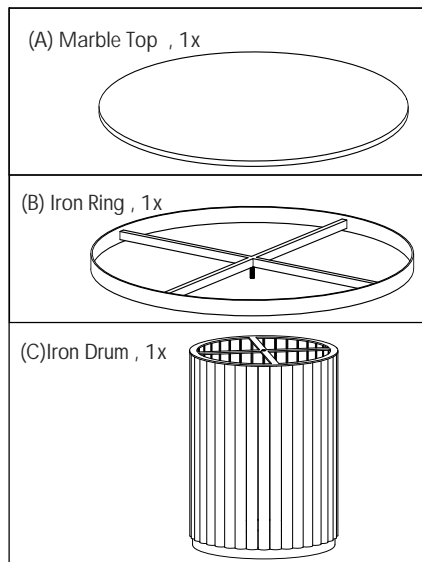

MOE'S

home collection

ASSEMBLY INSTRUCTIONS.

TOWER DINING TABLE ANTIQUE BRASS

JD-1034-51

THANK YOU FOR YOUR PURCHASE!

PARTS AND HARDWARE.

STEP 1.

STEP 2.

STEP 3.

NOTES.

Thank you for purchasing this quality product! Be sure to check all packing material carefully for small part that may have come loose inside the carton during shipping.

CAUTION: The item is heavy, assembly should be performed by two people.