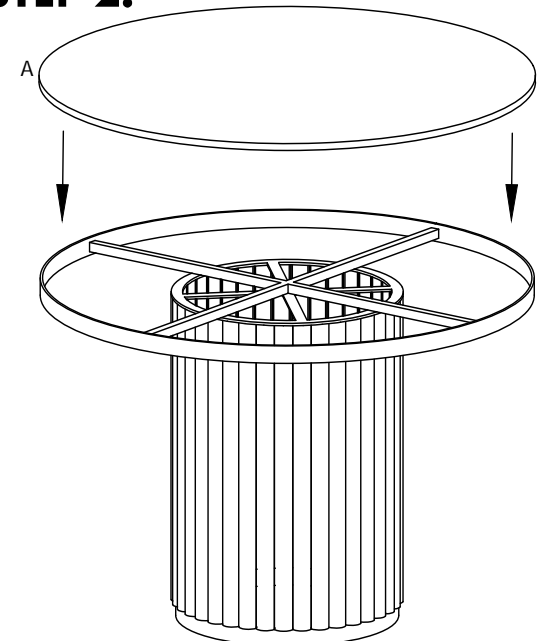

MOE'S

home collection

ASSEMBLY INSTRUCTIONS.

TOWER DINING TABLE ANTIQUE BRASS

JD-1034-51

THANK YOU FOR YOUR PURCHASE!

PARTS AND HARDWARE.

STEP 1.

STEP 2.

STEP 3.

NOTES.

Thank you for purchasing this quality product! Be sure to check all packing material carefully for small part that may have come loose inside the carton during shipping.

CAUTION: The item is heavy, assembly should be performed by two people.