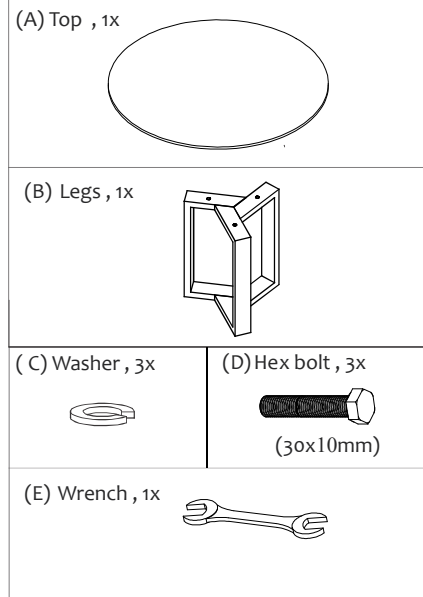

PARTS AND HARDWARE.

STEP 1.