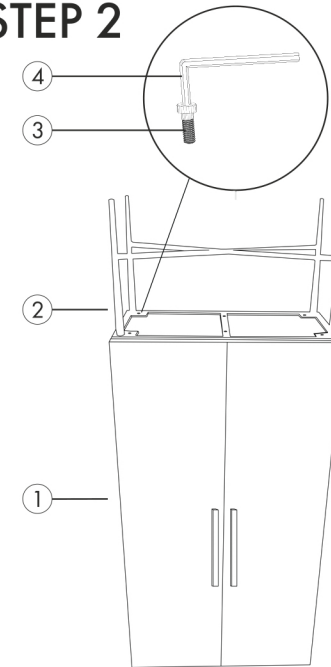

PARTS AND HARDWARE.

PARTS LIST

No.	Description	Image	QTY
1	Wooden Cabinet		01
2	Legs		01

HARDWARE LIST

No.	Description	Image	QTY
3	ALLEN KEY BOLT		06
4	ALLEN KEY		01

NOTES.

Thank you for purchasing this quality product! Be sure to check all packing material carefully for small part that may have come loose inside the carton during shipping.

CAUTION: The item is heavy, assembly should be performed by two people.

STEP 1

STEP 2

STEP 3