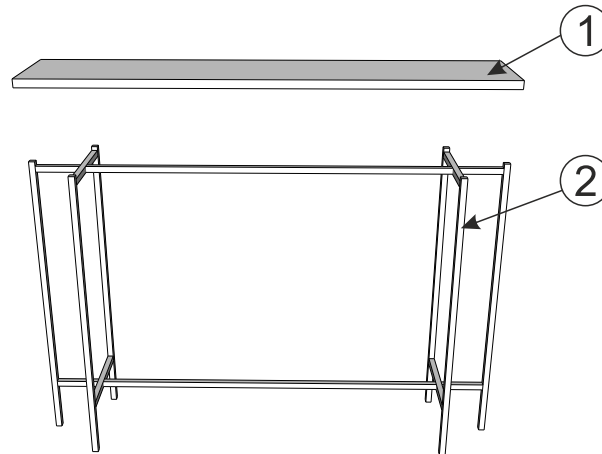

PARTS AND HARDWARE.

1 Marble Top x 1

2 Metal Part x 1

NOTES.

Thank you for purchasing this quality product! Be sure to check all packing material carefully for small part that may have come loose inside the carton during shipping.

CAUTION: The item is heavy, assembly should be performed by two people.

STEP 1.

STEP 2.

STEP 3.