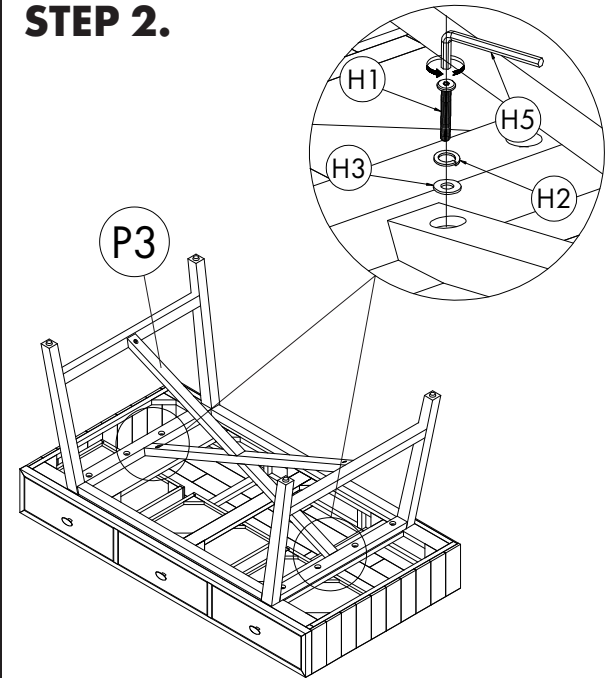

NO.	DESCRIPTION	IMAGE	Q'TY
P1	TABLE TOP		1
P2	LEGS FRAMES		2
P3	STRETCHER FRAME		1

HARDWARE LIST

NO.	DESCRIPTION	IMAGE	Q'TY
H1	BOLT M8x40		10
H2	SPRING WASHER		10
H3	WASHER		10
H4	SCREW M4		2
H5	ALLEN KEY		1
H6	SCREW DRIVER		NOT PROVIDE

NOTES.

Thank you for purchasing this quality product! Be sure to check all packing material carefully for small part that may have come loose inside the carton during shipping.

CAUTION: The item is heavy, assembly should be performed by two people.

STEP 1.

STEP 2.

STEP 3.

STEP 4.