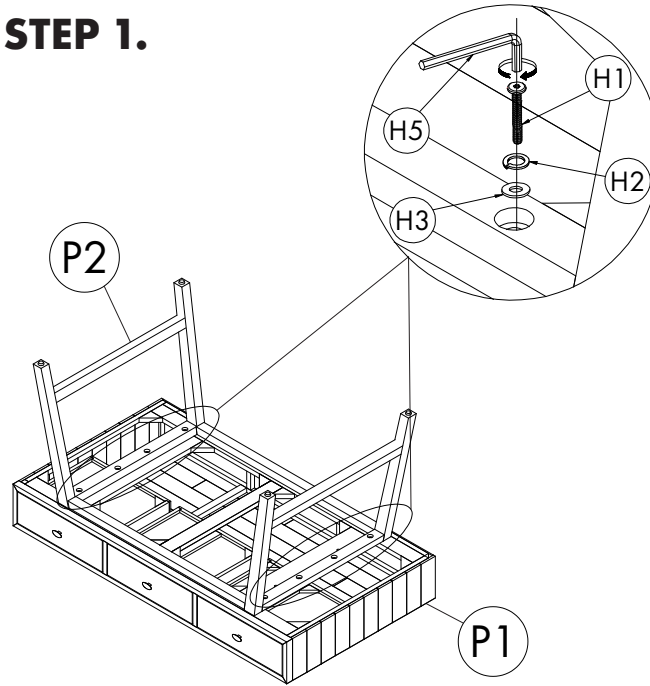

PARTS AND HARDWARE.

PARTS LIST

NO.	DESCRIPTION	IMAGE	Q'TY
P1	TABLE TOP		1
P2	LEGS FRAMES		2
P3	STRETCHER FRAME		1

HARDWARE LIST

NO.	DESCRIPTION	IMAGE	Q'TY
H1	BOLT M8x40		10
H2	SPRING WASHER		10
H3	WASHER		10
H4	SCREW M4		2
H5	ALLEN KEY		1
H6	SCREW DRIVER		NOT PROVIDE

NOTES.

Thank you for purchasing this quality product! Be sure to check all packing material carefully for small part that may have come loose inside the carton during shipping.

CAUTION: The item is heavy, assembly should be performed by two people.

STEP 1.