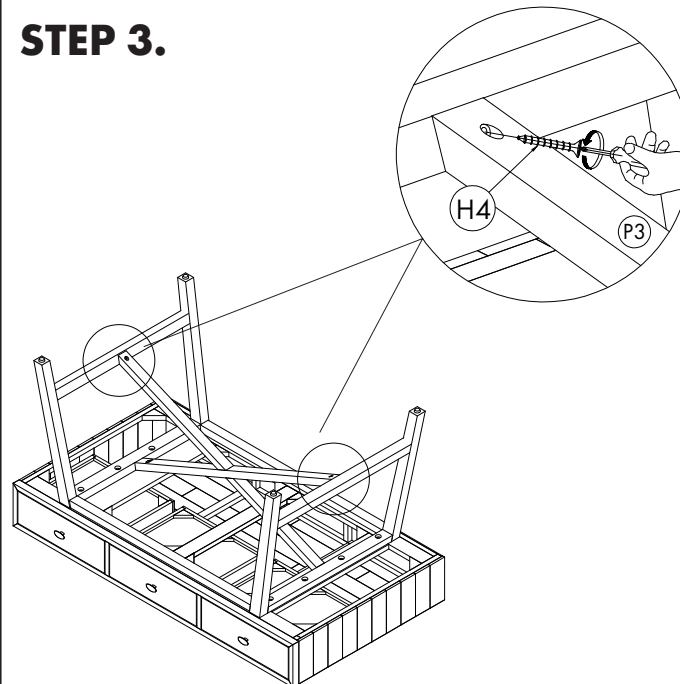

NO.	DESCRIPTION	IMAGE	Q'TY
P1	TABLE TOP		1
P2	LEGS FRAMES		2
P3	STRETCHER FRAME		1

HARDWARE LIST

NO.	DESCRIPTION	IMAGE	Q'TY
H1	BOLT M8x40		10
H2	SPRING WASHER		10
H3	WASHER		10
H4	SCREW M4		2
H5	ALLEN KEY		1
H6	SCREW DRIVER		NOT PROVIDE

NOTES.

Thank you for purchasing this quality product! Be sure to check all packing material carefully for small part that may have come loose inside the carton during shipping.

CAUTION: The item is heavy, assembly should be performed by two people.

STEP 1.

STEP 2.

STEP 3.

STEP 4.