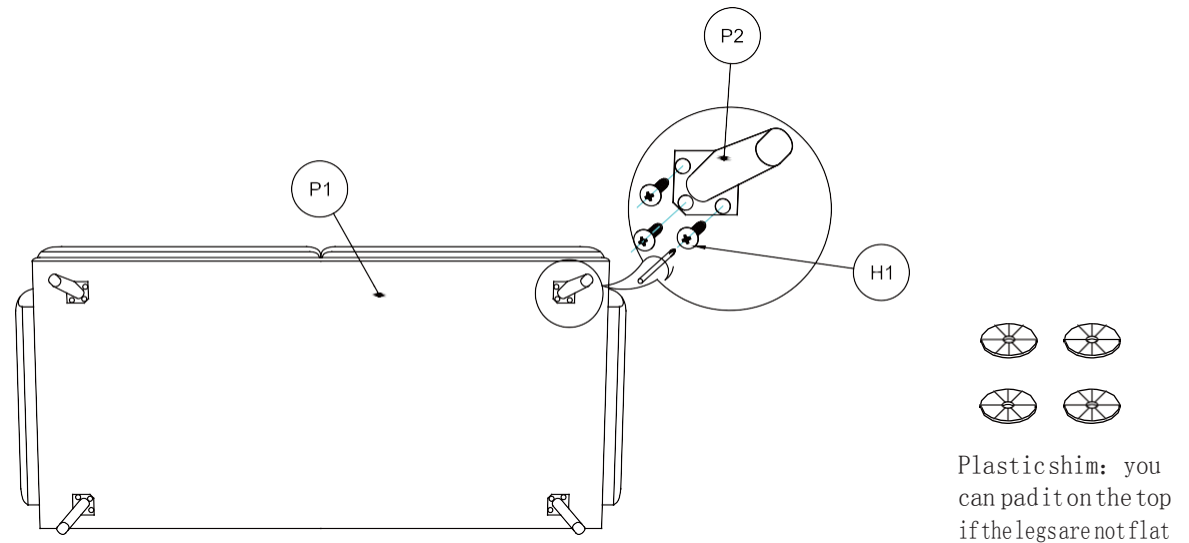

PARTS AND HARDWARE.

PARTS LIST

No.	DESCRIPTION	IMAGE	Q'TY
P1	BODY		1
P2	LEGS		4

HARDWARE LIST

No.	DESCRIPTION	IMAGE	Q'TY
H1	BOLT (M8-25MM)		12
H2	PLASTIC GASKET		4

NOTES.

Thank you for purchasing this quality product! Be sure to check all packing material carefully for small part that may have come loose inside the carton during shipping.

CAUTION: The item is heavy, assembly should be performed by two people.

STEP 1.