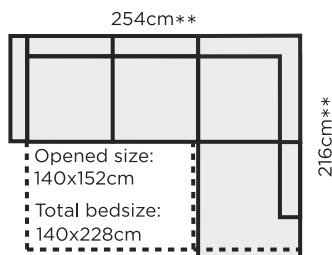

### MEASURES

### SWIVEL CHAIR MEASURES (width 73cm)

Chair

80cm

2 seater (Max)

170cm

3 seater (D2)

198cm

3 seater + Corner divan (D2+Corner divan) = 278cm  
 2 seater + Corner divan (Max+Corner divan) = 248cm

OTTOMAN/FOOTREST

SOFA TABLE (Height 31cm)

## SOFAS WITH EASY DELUXE MECHANISM SLEEPER

3 seater (D2MED205)

2 seater + Corner divan (CMED+Corner divan)\*\*

3 seater + Corner divan (D2MED205+Corner divan)\*\*

\*\*or mirrored

All measures with 13cm height legs  
 All measures +/- 3cm