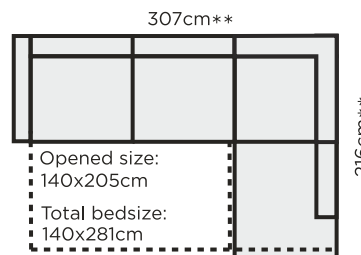

### MEASURES

### SWIVEL CHAIR MEASURES (width 73cm)

Chair

80cm

2 seater (Max)

170cm

3 seater (D2)

198cm

3 seater + Corner divan (D2+Corner divan) = 278cm  
 2 seater + Corner divan (Max+Corner divan) = 248cm

OTTOMAN/FOOTREST

SOFA TABLE (Height 31cm)

## SOFAS WITH EASY DELUXE MECHANISM SLEEPER

3 seater (D2MED205)

2 seater + Corner divan (CMED+Corner divan)\*\*

3 seater + Corner divan (D2MED205+Corner divan)\*\*

\*\*or mirrored

All measures with 13cm height legs  
 All measures +/- 3cm