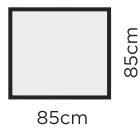

## EXTRA

Bold stitching A (white) or B (black)  
 Mattress (147 x 203 x 4cm)  
 Mattress protector (L-size, 150 x 208cm)

### MEASURES

### SWIVEL CHAIR MEASURES (width 73cm)

Chair

80cm

2 seater (Max)

170cm

3 seater (D2)

198cm

3 seater + Corner divan (D2+Corner divan) = 278cm  
 2 seater + Corner divan (Max+Corner divan) = 248cm

OTTOMAN/FOOTREST

SOFA TABLE (Height 31cm)