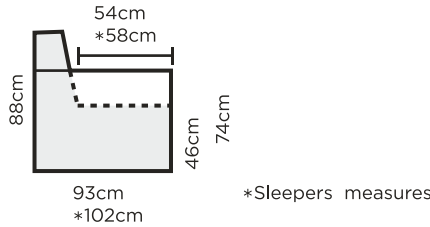

## LEGS

Standard leg: 226/13 ; 228/13  
 Optional: 110/12 ; 126/13 ; 128/12 ; 202/12

## EXTRA

Bold stitching A (white) or B (black)  
 Mattress (147 x 203 x 4cm)  
 Mattress protector (L-size, 150 x 208cm)

### SWIVEL CHAIR MEASURES (width 73cm)

Chair

80cm

2 seater (Max)

170cm

3 seater (D2)

198cm

3 seater + Corner divan (D2+Corner divan) = 278cm  
 2 seater + Corner divan (Max+Corner divan) = 248cm