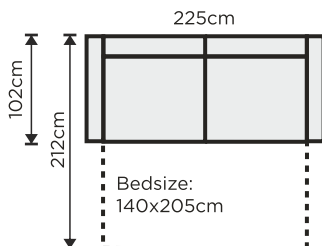

### MEASURES

### SWIVEL CHAIR MEASURES (width 73cm)

Chair

80cm

2 seater (Max)

170cm

3 seater (D2)

198cm

3 seater + Corner divan (D2+Corner divan) = 278cm  
 2 seater + Corner divan (Max+Corner divan) = 248cm

OTTOMAN/FOOTREST

SOFA TABLE (Height 31cm)

## SOFAS WITH EASY DELUXE MECHANISM SLEEPER

3 seater (D2MED205)

2 seater + Corner divan (CMED+Corner divan)\*\*

3 seater + Corner divan (D2MED205+Corner divan)\*\*

\*\*or mirrored

All measures with 13cm height legs  
 All measures +/- 3cm