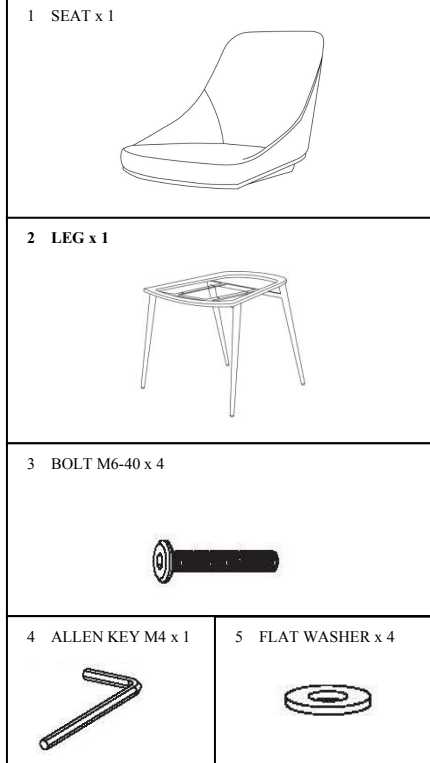

## **ASSEMBLY INSTRUCTIONS.**

SEDONA DINING CHAIR GREY-M2

**EJ-1034-15**

THANK YOU FOR YOUR PURCHASE!

## PARTS AND HARDWARE.