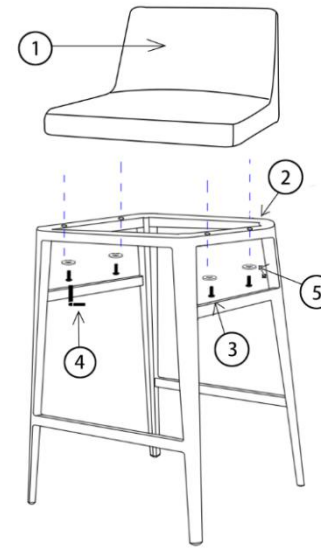

PARTS AND HARDWARE.

1 SEAT x 1

2 LEG x 1

3 BOLT M6-45 x 4

4 ALLEN KEY M4 x 1

5 FLAT WASHER x 4

NOTES.

Thank you for purchasing this quality product! Be sure to check all packing material carefully for small part that may have come loose inside the carton during shipping.

CAUTION: The item is heavy, assembly should be performed by two people.

STEP 1.