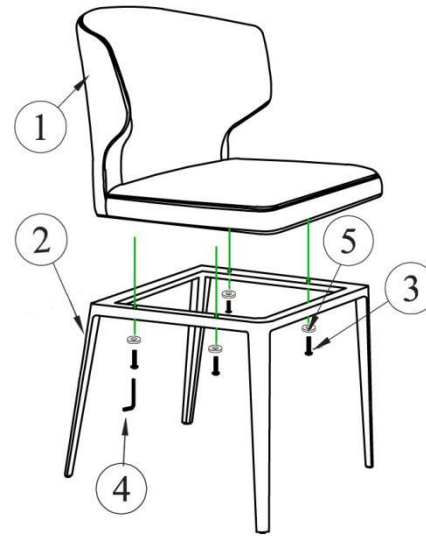

PARTS AND HARDWARE.

1 SEAT x 1

2 LEG x 1

3 BOLT M6-45 x 4

4 ALLEN KEY M4 x 1

5 FLAT WASHER x 4

NOTES.

Thank you for purchasing this quality product! Be sure to check all packing material carefully for small part that may have come loose inside the carton during shipping.

CAUTION: The item is heavy, assembly should be performed by two people.

STEP 1.