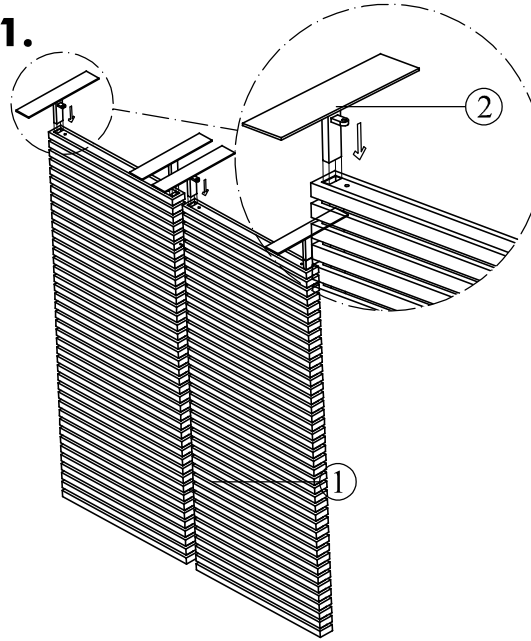

PARTS AND HARDWARE.

2. LEG X4

NOTES.

Thank you for purchasing this quality product! Be sure to check all packing material carefully for small part that may have come loose inside the carton during shipping.

CAUTION: The item is heavy, assembly should be performed by two people.

STEP 1.