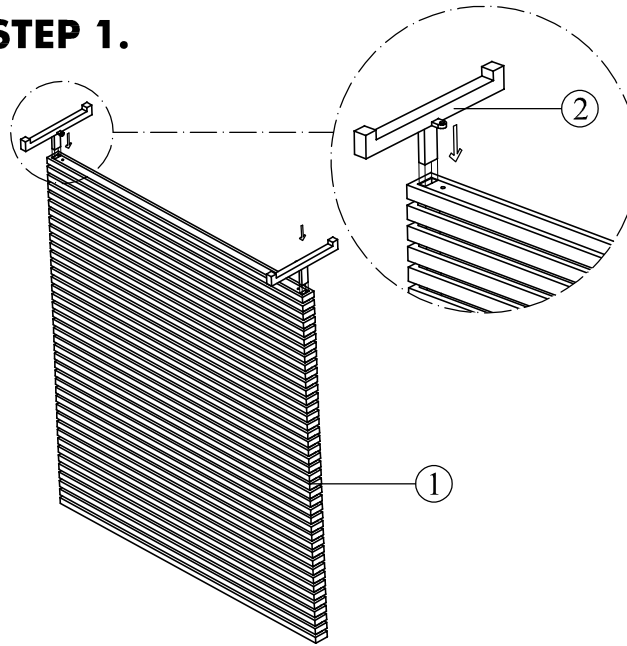

PARTS AND HARDWARE.

NOTES.

Thank you for purchasing this quality product! BE sure to check all packing material carefully for small part that may have come loose inside the carton during shipping.

CAUTION: The item is heavy, assembly should be performed by two people.

STEP 1.