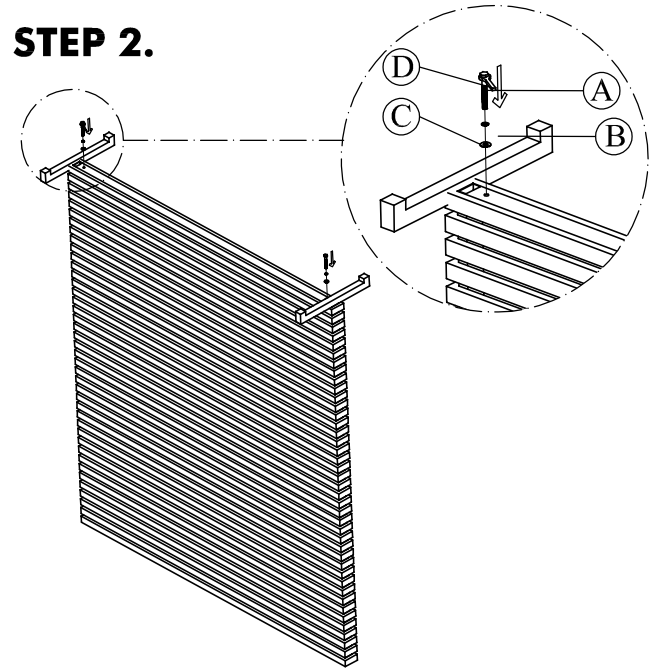

PARTS AND HARDWARE.

NOTES.

Thank you for purchasing this quality product! BE sure to check all packing material carefully for small part that may have come loose inside the carton during shipping.

CAUTION: The item is heavy, assembly should be performed by two people.

STEP 1.

STEP 2.

STEP 3.