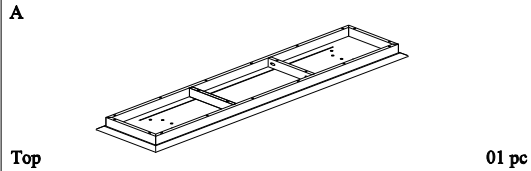

MOE'S

home collection

ASSEMBLY INSTRUCTIONS.

GODENZA BENCH WALNUT

CB-1022-03

THANK YOU FOR YOUR PURCHASE!

PARTS AND HARDWARE.

PARTS LIST

HARDWARE LIST

1. Bolt	2. Lock Washer
	
M6*35 mm 08 pcs	Ø6.5*11 mm 08 pcs
3. Flat Washer	4. Allen key
	
Ø6.5*16 mm 08 pcs	M4 01 pc

NOTES.

Thank you for purchasing this quality product! Be sure to check all packing material carefully for small part that may have come loose inside the carton during shipping.