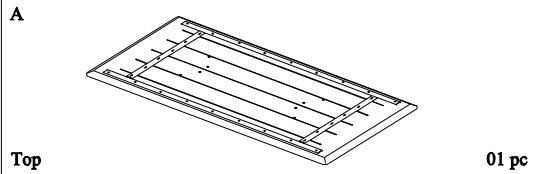

MOE'S

home collection

ASSEMBLY INSTRUCTIONS.

GODENZA DINING TABLE RECTANGULAR BLACK ASH

CB-1004-02

THANK YOU FOR YOUR PURCHASE!

PARTS AND HARDWARE.

PARTS LIST

HARDWARE LIST

<p>1. Bolt</p> <p>M6*35 mm 08 pcs</p>	<p>2. Lock Washer</p> <p>Ø6.5*11 mm 08 pcs</p>
<p>3. Flat Washer</p> <p>Ø6.5*16 mm 08 pcs</p>	<p>4. Allen key</p> <p>M4 01 pc</p>

NOTES.

Thank you for purchasing this quality product! Be sure to check all packing material carefully for small part that may have come loose inside the carton during shipping.