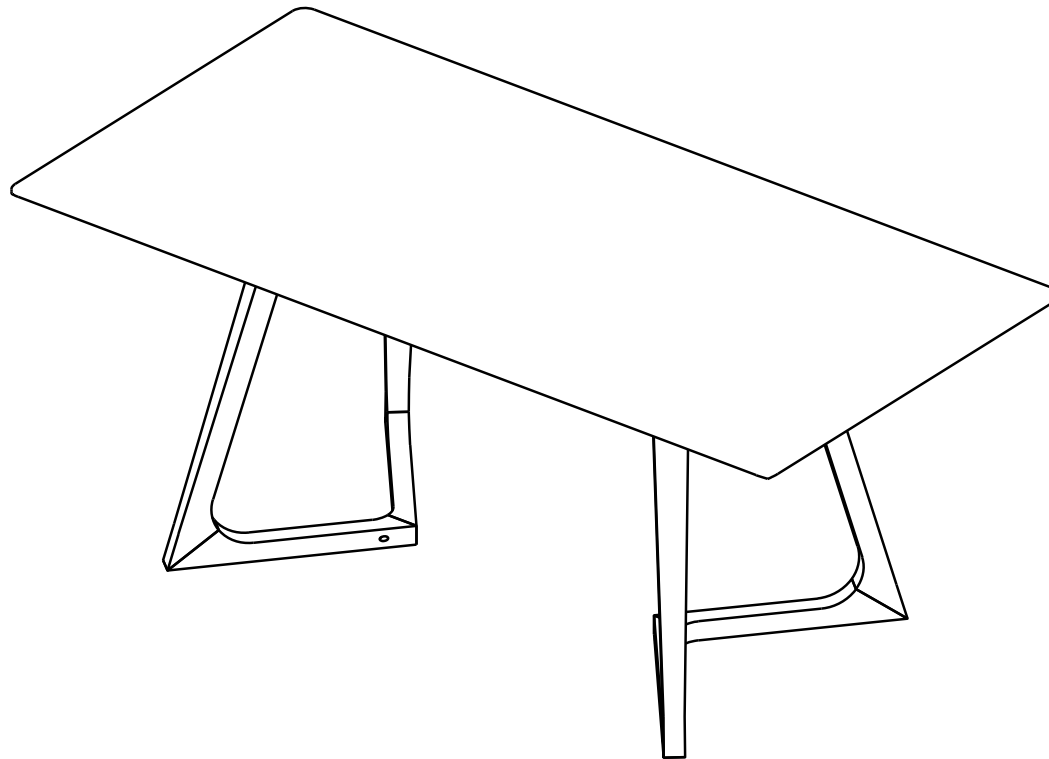

MOE'S

home collection

ASSEMBLY INSTRUCTIONS.

GODENZA DINING TABLE RECTANGULAR BLACK ASH

CB-1004-02

THANK YOU FOR YOUR PURCHASE!

PARTS AND HARDWARE.

PARTS LIST