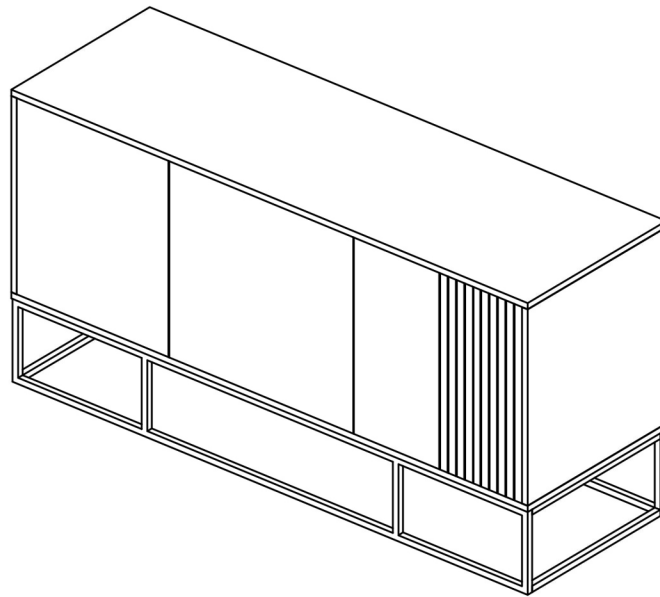

MOE'S

home collection

ASSEMBLY INSTRUCTIONS.

ATELIER SIDEBOARD NATURAL

BZ-1110-24

THANK YOU FOR YOUR PURCHASE!

PARTS & HARDWARE.

PART LIST

NO.	DESCRIPTION	IMAGE	Qty
A.	SIDEBOARD		1
B.	LEG		2
C.	SIDE SUPPORT		4

HARDWARE LIST

D.	Allen Bolt 6 x 16 mm		10
E.	Flat Washer 8mm		10
F.	Allen Bolt 6 x 10 mm		12
G.	Allen Key 4mm		1

NOTES.

Thank you for purchasing this quality product! Be sure to check all packing material carefully for small part that May have come loose inside the carton during shipping.