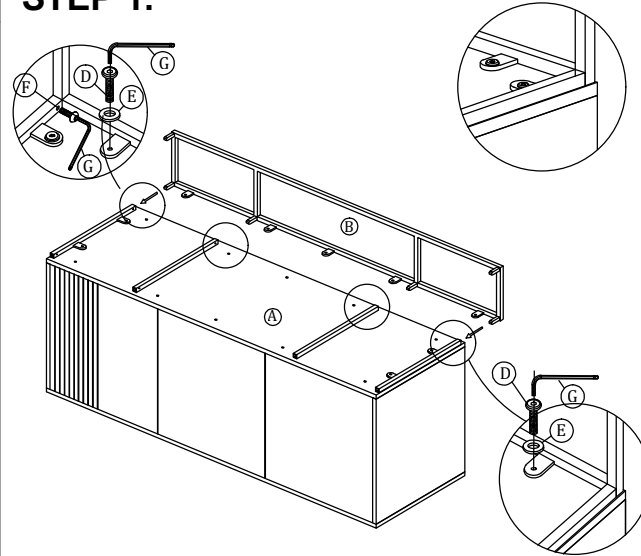

PARTS & HARDWARE.

PART LIST

NO.	DESCRIPTION	IMAGE	Qty
A.	SIDEBOARD		1
B.	LEG		2
C.	SIDE SUPPORT		4

HARDWARE LIST

D.	Allen Bolt 6 x 16 mm		10
E.	Flat Washer 8mm		10
F.	Allen Bolt 6 x 10 mm		12
G.	Allen Key 4mm		1

NOTES.

Thank you for purchasing this quality product! Be sure to check all packing material carefully for small part that May have come loose inside the carton during shipping.

CAUTION: The Item is heavy, assembly should be performed by two people.

STEP 1.