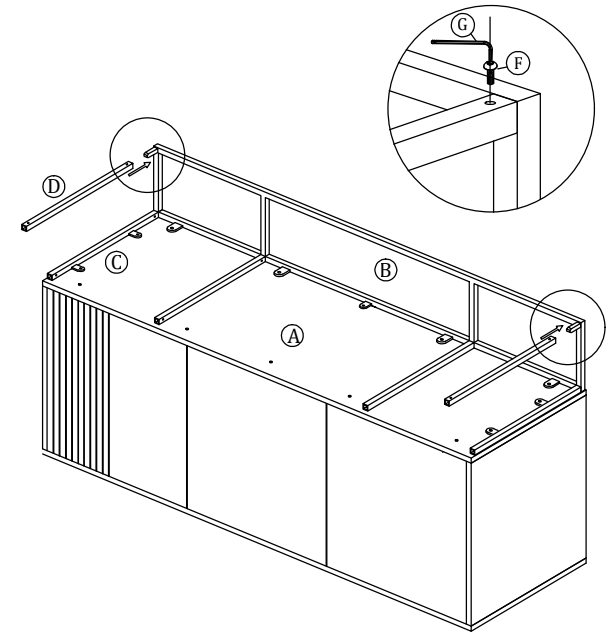

PARTS & HARDWARE.

PART LIST

NO.	DESCRIPTION	IMAGE	Qty
A.	SIDEBOARD		1
B.	LEG		2
C.	SIDE SUPPORT		4

HARDWARE LIST

D.	Allen Bolt 6 x 16 mm		10
E.	Flat Washer 8mm		10
F.	Allen Bolt 6 x 10 mm		12
G.	Allen Key 4mm		1

NOTES.

Thank you for purchasing this quality product! Be sure to check all packing material carefully for small part that May have come loose inside the carton during shipping.

CAUTION: The Item is heavy, assembly should be performed by two people.

STEP 1.

STEP 2.

STEP 3.

STEP 4.