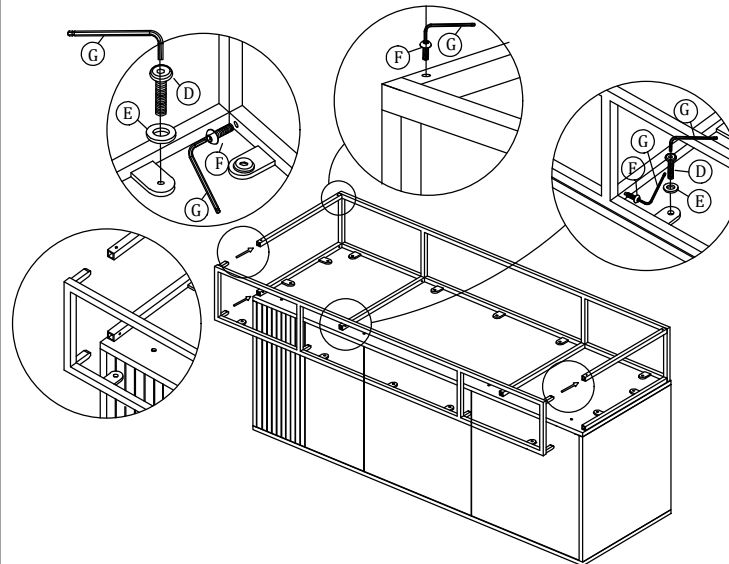

NO.	DESCRIPTION	IMAGE	Qty
A.	SIDEBOARD		1
B.	LEG		2
C.	SIDE SUPPORT		4

HARDWARE LIST

D.	Allen Bolt 6 x 16 mm		10
E.	Flat Washer 8mm		10
F.	Allen Bolt 6 x 10 mm		12
G.	Allen Key 4mm		1

NOTES.

Thank you for purchasing this quality product! Be sure to check all packing material carefully for small part that May have come loose inside the carton during shipping.

CAUTION: The Item is heavy, assembly should be performed by two people.

STEP 1.

STEP 2.

STEP 3.

STEP 4.