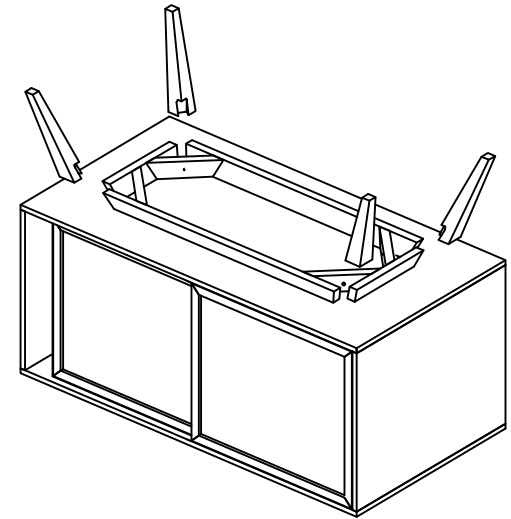

PARTS & HARDWARE.

PART LIST

NO.	DESCRIPTION	IMAGE	Qty
A.	SIDEBOARD		1
B.	LEG		4

HARDWARE LIST

C.	Allen Bolt 6 x 16 mm		4
D.	Flat Washer 8mm		4
E.	Allen Key 4mm		1

NOTES.

Thank you for purchasing this quality product!
Be sure to check all packing material carefully
for small part that May have come loose inside
the carton during shipping.

CAUTION: The Item is heavy, assembly
should be performed by two people.

STEP 1.

STEP 2.

STEP 3.

STEP 4.