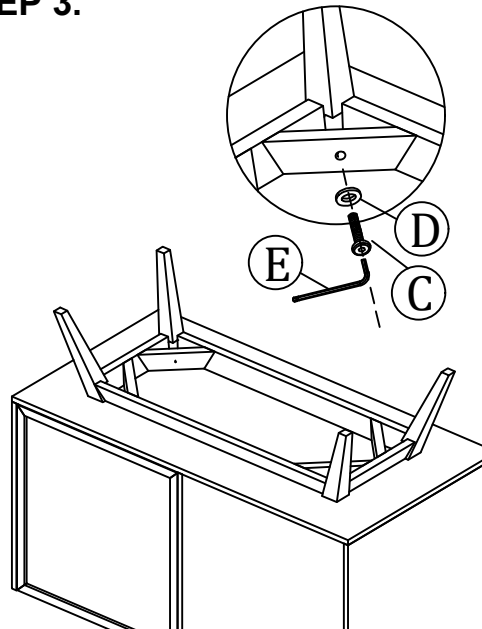

| NO. | DESCRIPTION | IMAGE | Qty |
|-----|-------------|---|-----|
| A. | SIDEBOARD |  | 1 |
| B. | LEG |  | 4 |

HARDWARE LIST

| | | | |
|----|-------------------------|--|---|
| C. | Allen Bolt 6 x 16 mm |  | 4 |
| D. | Flat Washer 8mm |  | 4 |
| E. | Allen Key 4mm |  | 1 |

NOTES.

Thank you for purchasing this quality product!
Be sure to check all packing material carefully
for small part that May have come loose inside
the carton during shipping.

CAUTION: The Item is heavy, assembly
should be performed by two people.

STEP 1.

STEP 2.

STEP 3.

STEP 4.