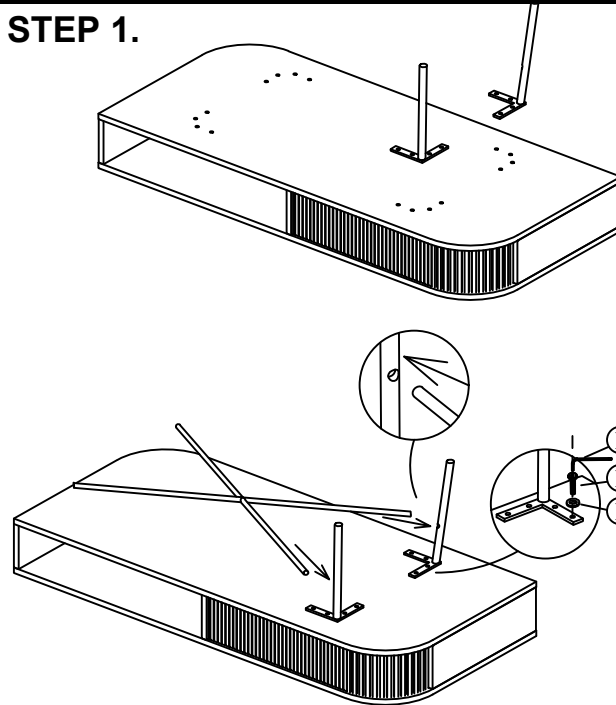

PARTS & HARDWARE.

PART LIST

NO.	DESCRIPTION	IMAGE	Qty
A.	COFFEE TABLE		1
B.	LEG		4
C.	CENTER SUPPORT		1

HARDWARE LIST

D.	Allen Bolt 6 x 16 mm		16
E.	Flat Washer 8mm		16
F.	Allen Key 4mm		1

NOTES.

Thank you for purchasing this quality product! Be sure to check all packing material carefully for small part that May have come loose inside the carton during shipping.

CAUTION: The Item is heavy, assembly should be performed by two people.

STEP 1.