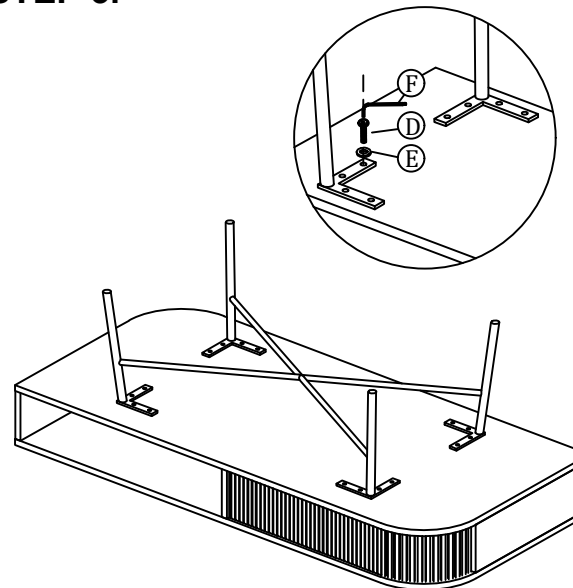

NO.	DESCRIPTION	IMAGE	Qty
A.	COFFEE TABLE		1
B.	LEG		4
C.	CENTER SUPPORT		1

HARDWARE LIST

D.	Allen Bolt 6 x 16 mm		16
E.	Flat Washer 8mm		16
F.	Allen Key 4mm		1

NOTES.

Thank you for purchasing this quality product! Be sure to check all packing material carefully for small part that May have come loose inside the carton during shipping.

CAUTION: The Item is heavy, assembly should be performed by two people.

STEP 1.

STEP 2.

STEP 3.

STEP 4.