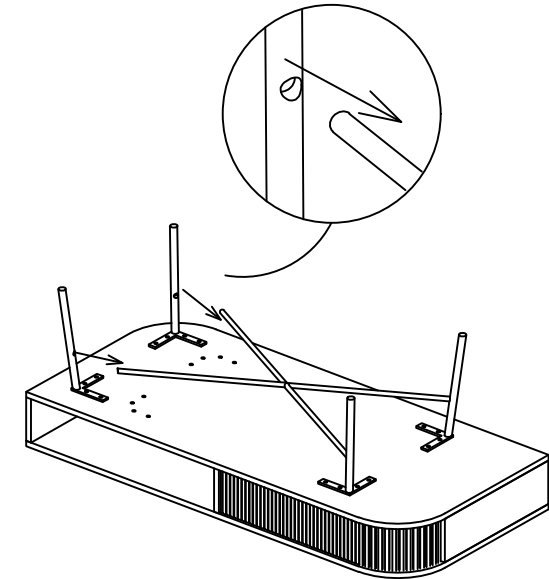

PARTS & HARDWARE.

PART LIST

NO.	DESCRIPTION	IMAGE	Qty
A.	COFFEE TABLE		1
B.	LEG		4
C.	CENTER SUPPORT		1

HARDWARE LIST

D.	Allen Bolt 6 x 16 mm		16
E.	Flat Washer 8mm		16
F.	Allen Key 4mm		1

NOTES.

Thank you for purchasing this quality product! Be sure to check all packing material carefully for small part that May have come loose inside the carton during shipping.

CAUTION: The Item is heavy, assembly should be performed by two people.

STEP 1.

STEP 2.

STEP 3.

STEP 4.