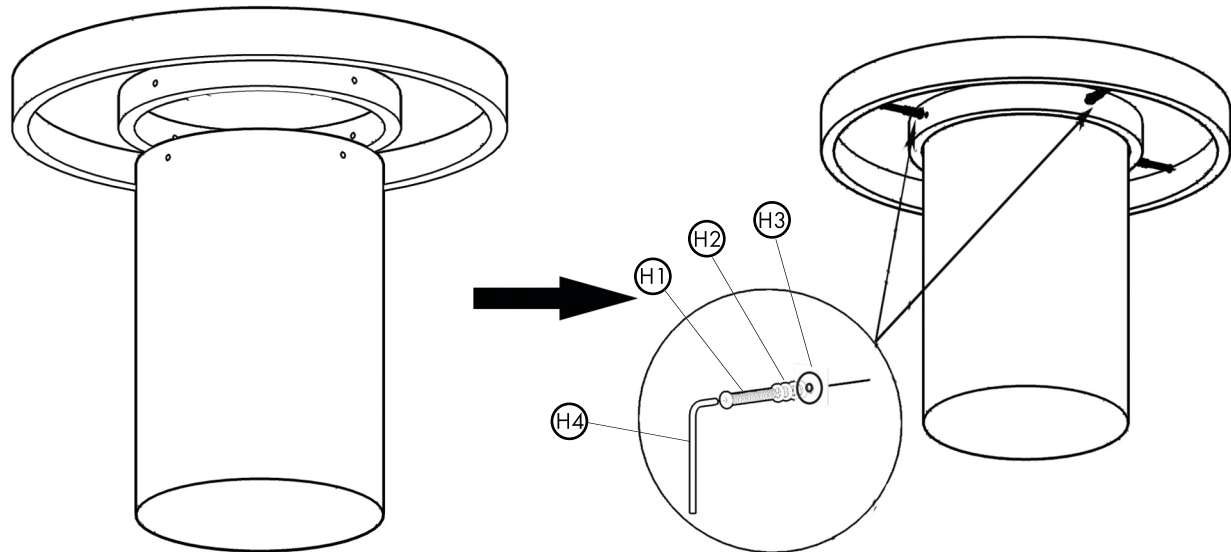

PARTS AND HARDWARE.

PARTS LIST

No.	DESCRIPTION	IMAGE	Q'TY
P1	CONCRETE TOP		01
P2	CONCRETE BASE		01

HARDWARE LIST

No.	DESCRIPTION	IMAGE	Q'TY
H1	BOLT M8x60		04
H2	WASHER		16
H3	SQUARE WASHER		04
H4	ALLEN KEY		01

NOTES.

Thank you for purchasing this quality product! Be sure to check all packing material carefully for small part that may have come loose inside the carton during shipping.

CAUTION: The item is heavy, assembly should be performed by two people.

STEP 1.

STEP 2.