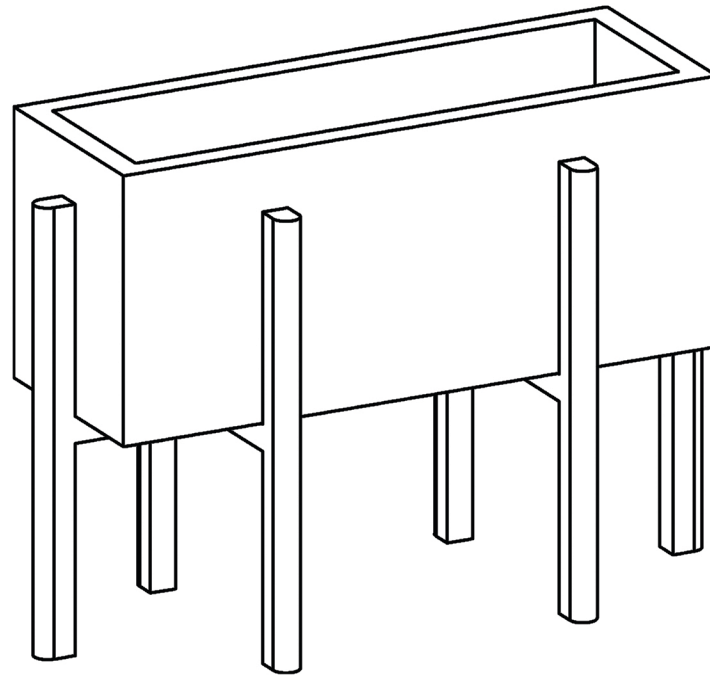

MOE'S

home collection

ASSEMBLY INSTRUCTIONS.

ATLANTIC RECTANGULAR PLANTER

BQ-1047-15

THANK YOU FOR YOUR PURCHASE!

PARTS AND HARDWARE

PARTS LIST

No.	DESCRIPTION	IMAGE	Q'TY
P1	Concrete part		01
P2	Wooden leg A		01
P3	Wooden leg B		02

HARDWARE LIST

No.	DESCRIPTION	IMAGE	Q'TY
H1	BOLT M6x30		02
H2	WASHER M6x12		02
H3	ALLEN KEY		01

NOTES.

Thank you for purchasing this quality product! Be sure to check all packing material carefully for small part that may have come loose inside the carton during shipping.