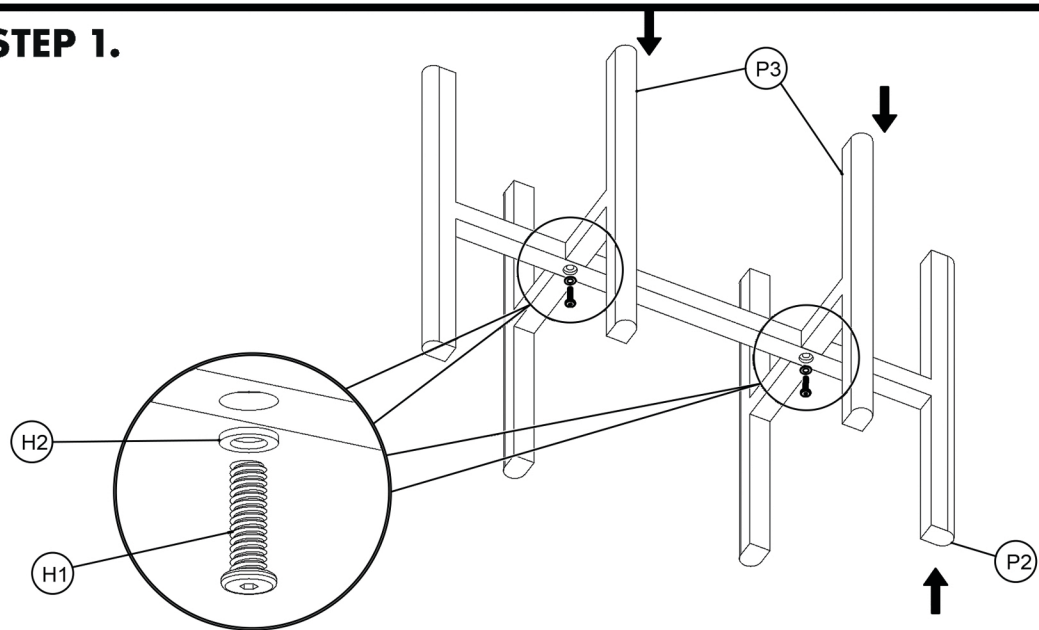

PARTS AND HARDWARE

PARTS LIST

No.	DESCRIPTION	IMAGE	Q'TY
P1	Concrete part		01
P2	Wooden leg A		01
P3	Wooden leg B		02

HARDWARE LIST

No.	DESCRIPTION	IMAGE	Q'TY
H1	BOLT M6x30		02
H2	WASHER M6x12		02
H3	ALLEN KEY		01

NOTES.

Thank you for purchasing this quality product! Be sure to check all packing material carefully for small part that may have come loose inside the carton during shipping.

CAUTION: The item is heavy, assembly should be performed by two people.

STEP 1.

STEP 2.